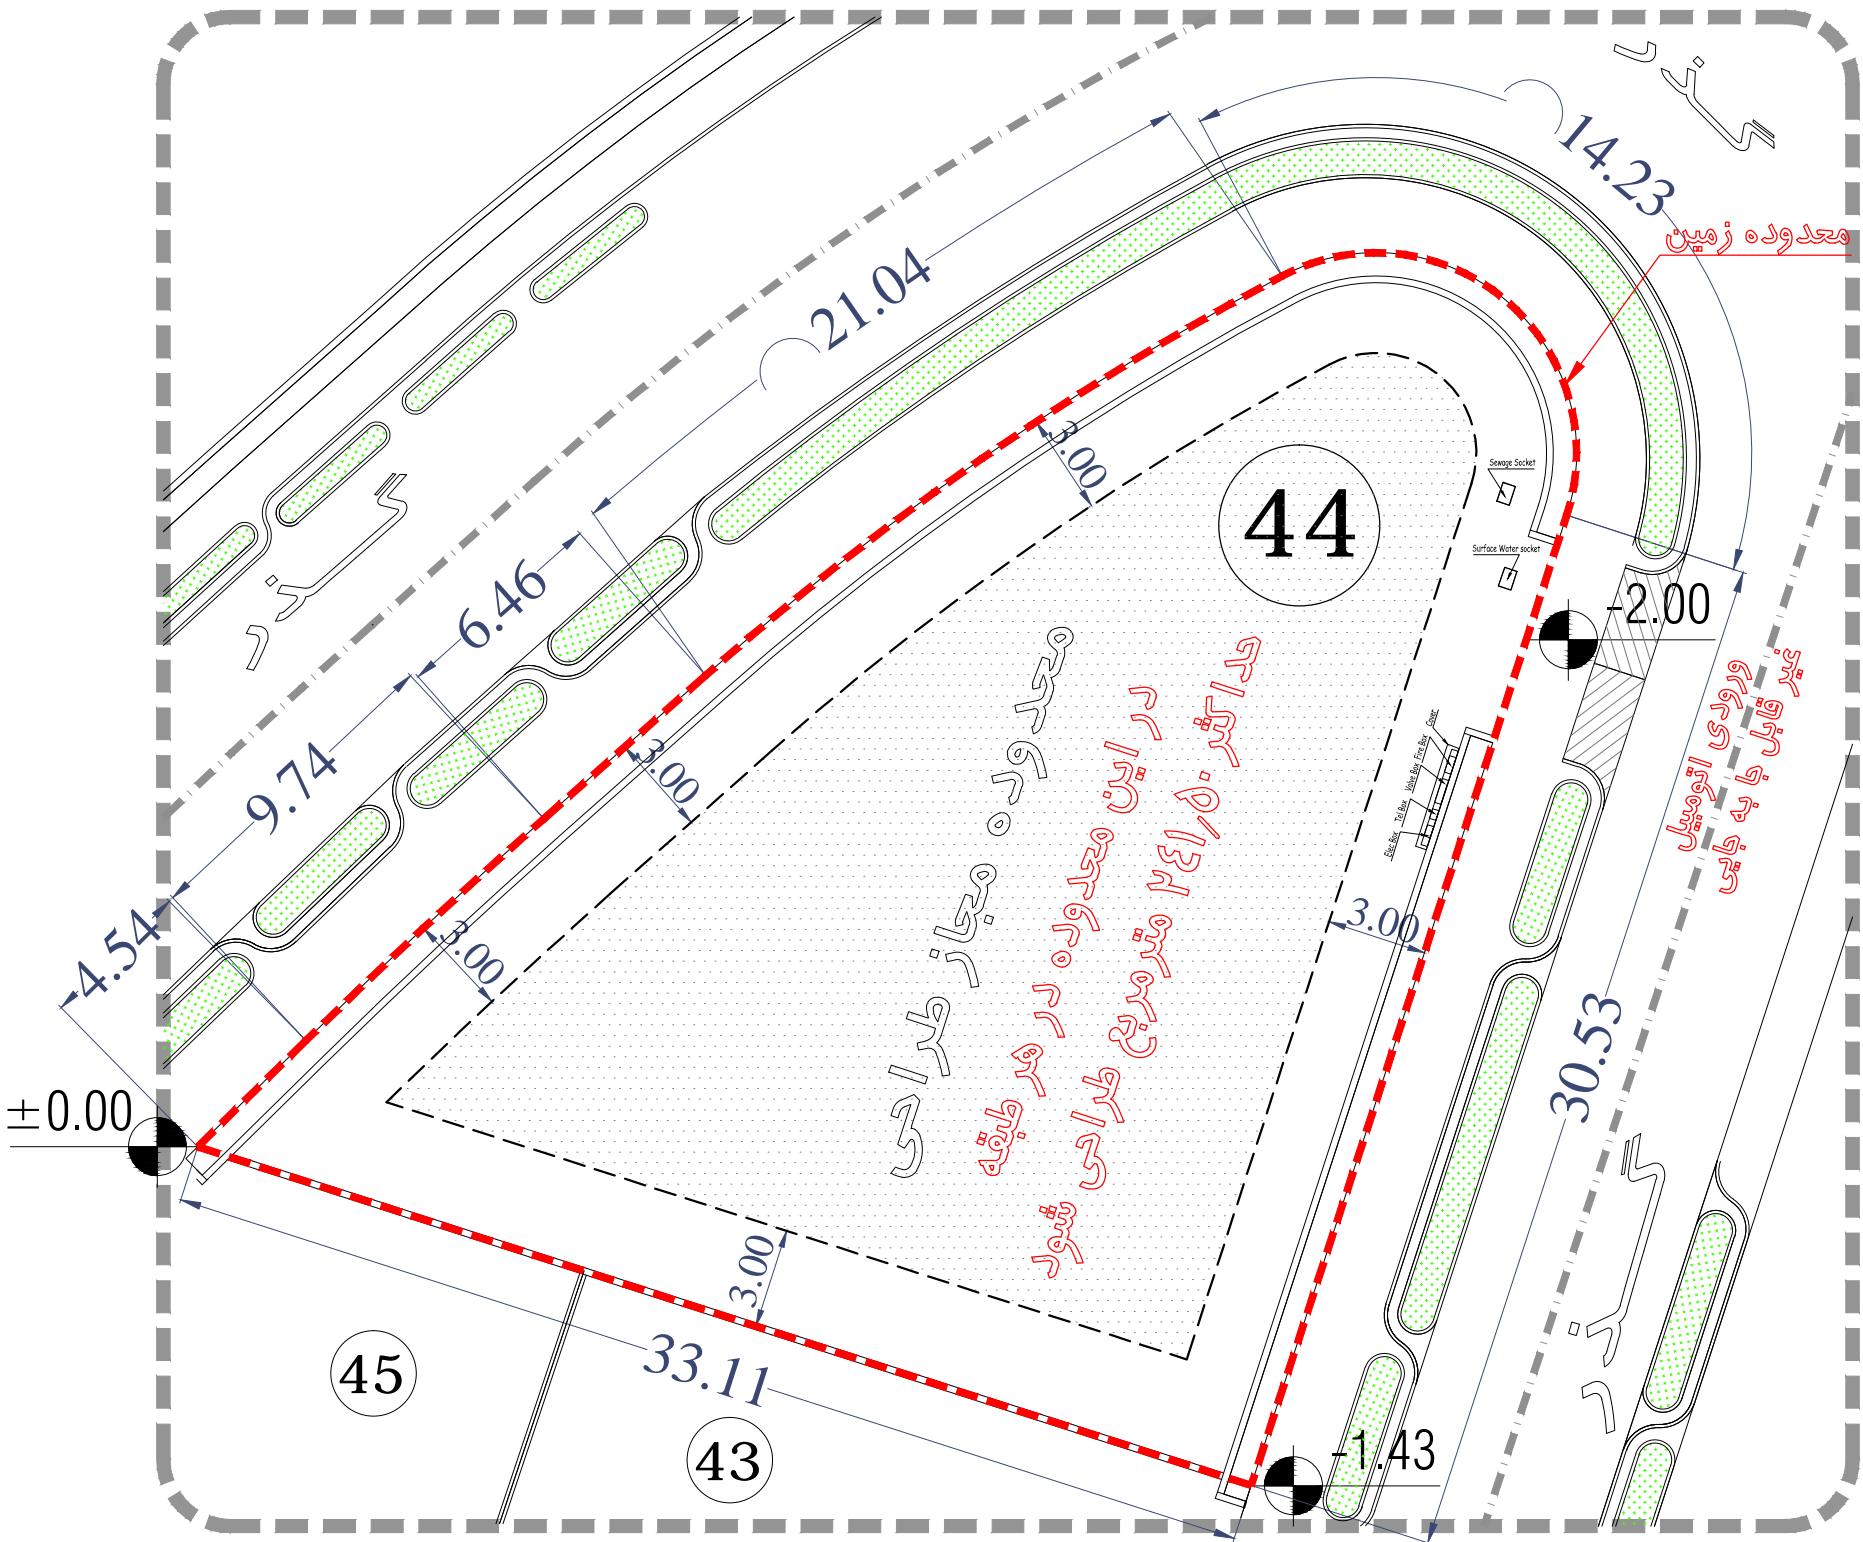

DORSA
VILLA
COMPETITION

X=518990.086
Y=4058299.101

X=518419.301
Y=4058051.985

X=518646.078
Y=4057876.177

X=518789.789
Y=4057910.834

X=518847.741
Y=4057855.797

DORSA
VILLA
COMPETITION

2/3

محدوده طراحی ویلا

DORSA
VILLA
COMPETITION