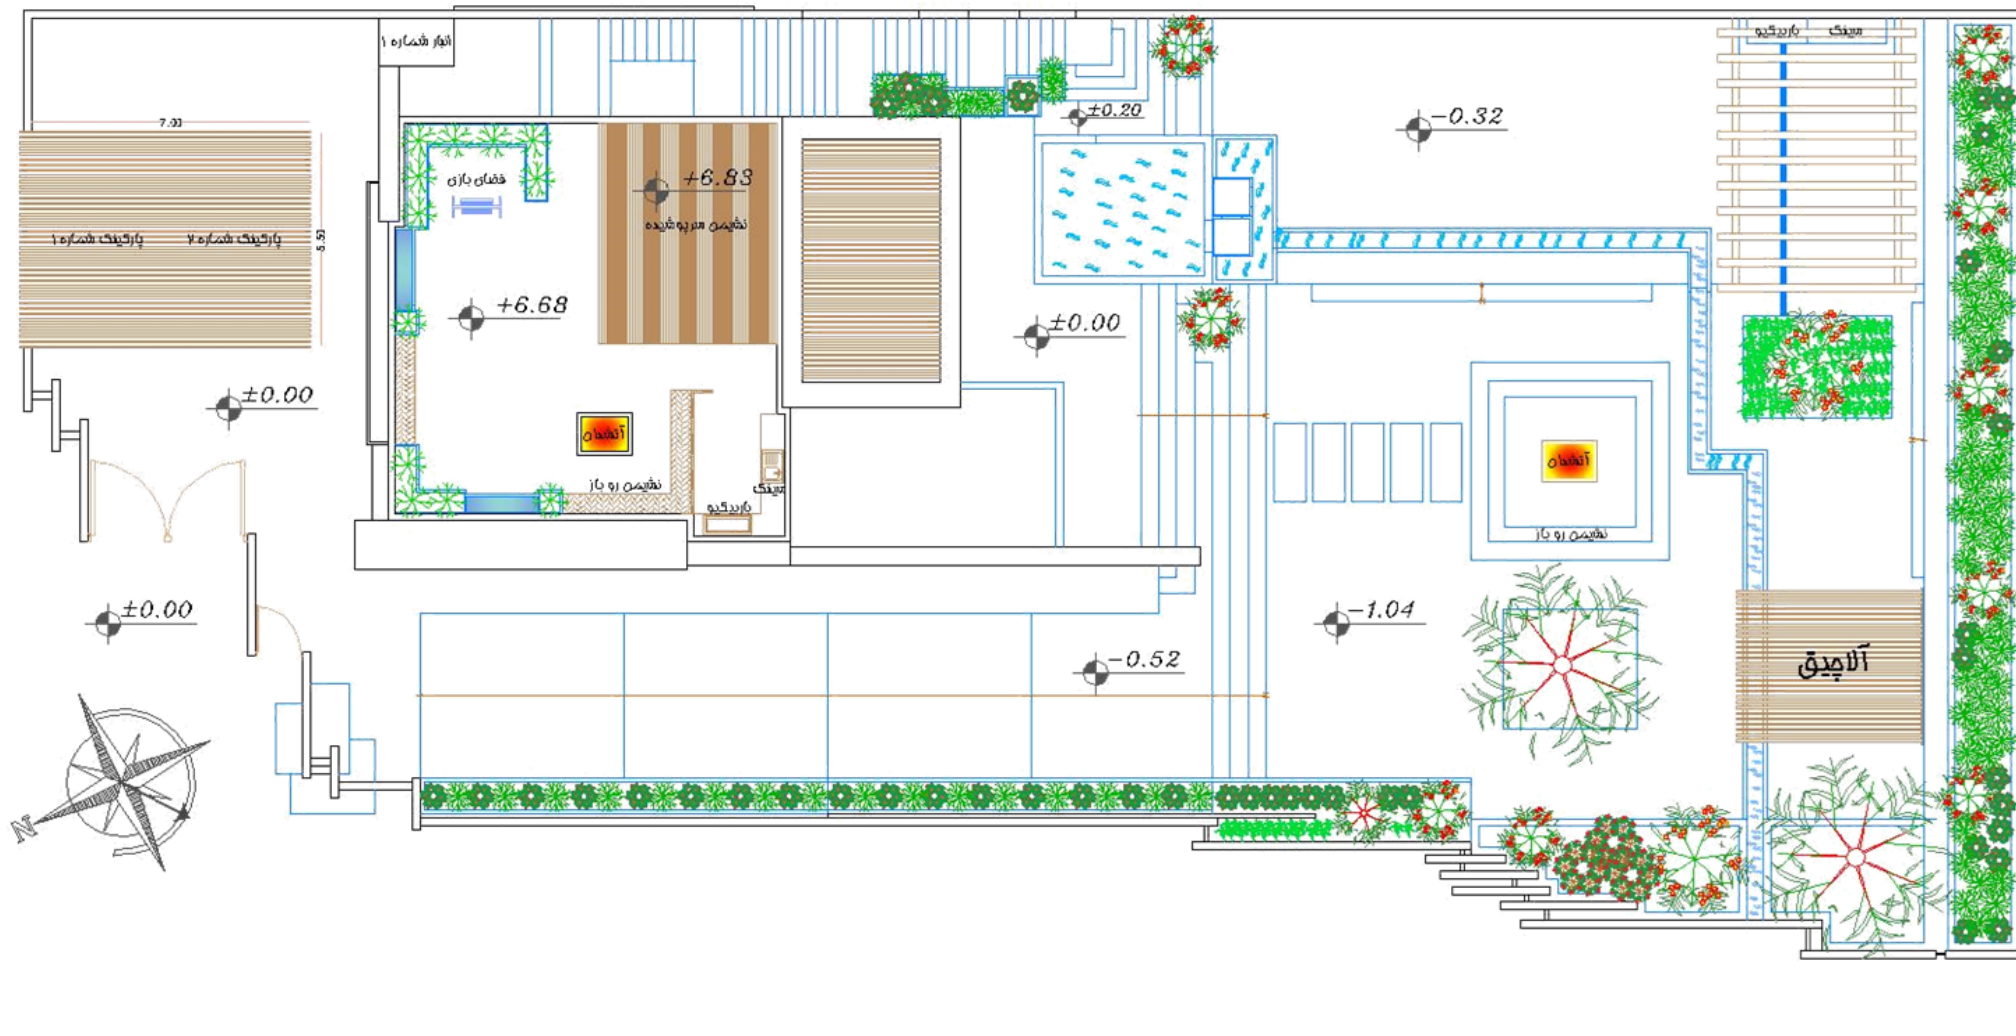

A photograph of a modern villa in Shiraz, Iran, featuring a prominent weeping tree. The building has a dark, textured facade with a large, rectangular window. The scene is set against a clear blue sky. The text is overlaid on a semi-transparent grey bar at the bottom of the image.

Design of a Modern Villa in Bostan, Shiraz

view

Code	Material	Color
M01	سنگ	سفید
M02	سنگ	مشکی
M03	چوب تر موود	
M04	میکروسمنت	طوسی
M05	میکروسمنت	سفید

An architectural rendering of a modern villa at dusk. The building features clean, geometric lines and a mix of materials, including light-colored walls and dark, textured panels. A swimming pool is visible in the foreground, reflecting the ambient light. The sky is a deep purple and blue, with silhouettes of trees in the background. A semi-transparent grey rectangular area is overlaid on the lower portion of the image, containing the title text in white and black.