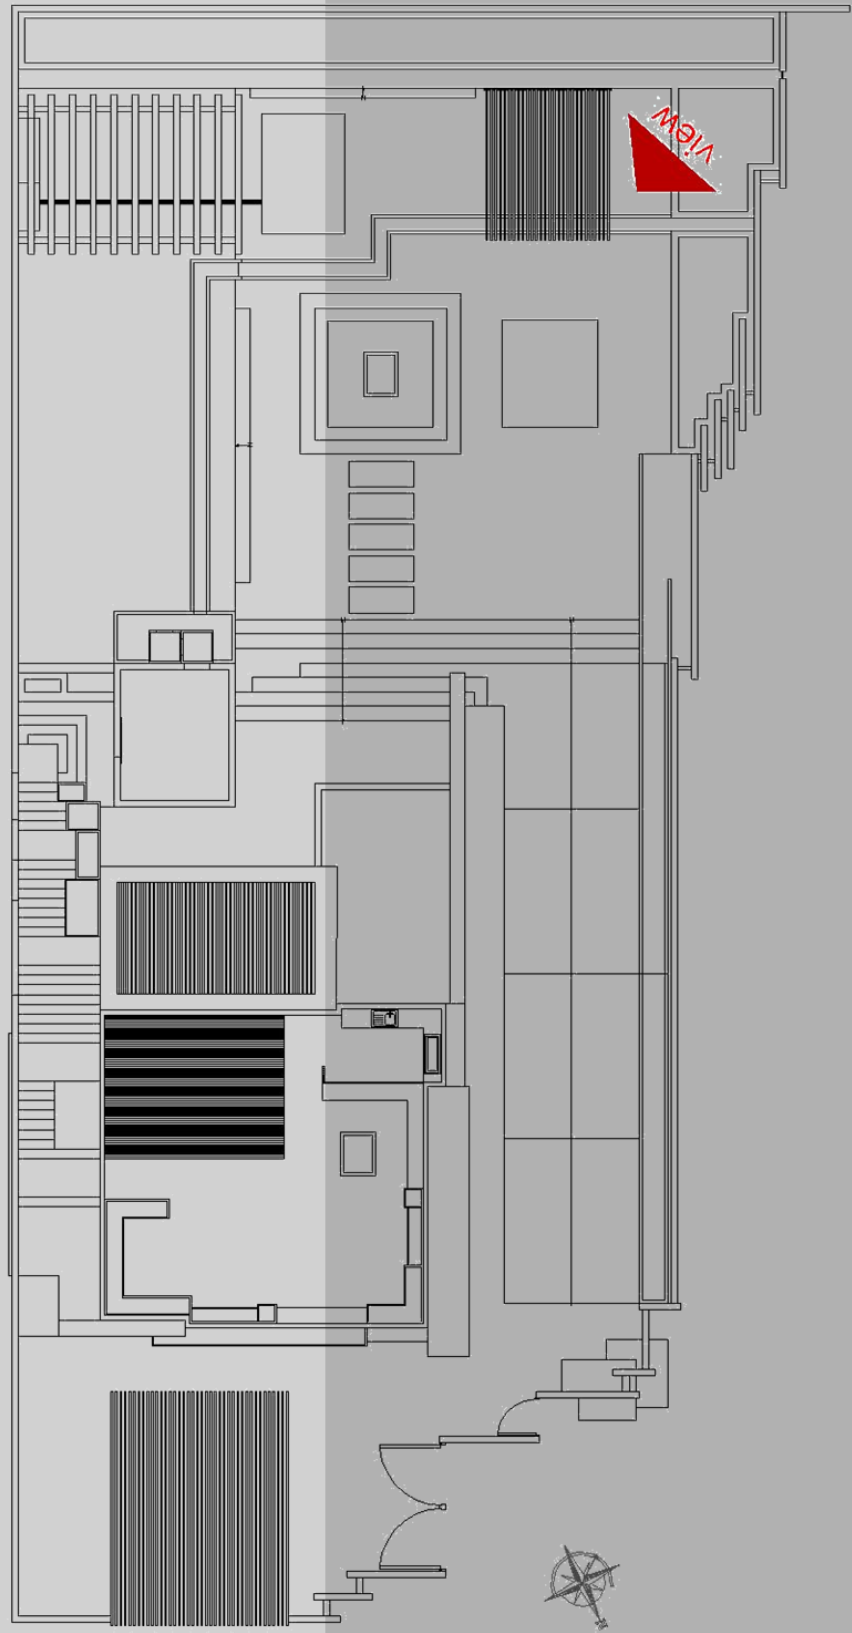

A photograph of a modern villa in Shiraz, Iran, featuring a prominent weeping tree. The building has a dark, textured facade with a large, rectangular window. The scene is set against a clear blue sky. The text is overlaid on a semi-transparent grey bar at the bottom of the image.

Design of a Modern Villa in Bostan, Shiraz

view

Code	Material	Color
M01	سنگ	سفید
M02	سنگ	مشکی
M03	چوب تر موود	
M04	میکروسمنت	طوسی
M05	میکروسمنت	سفید

An architectural rendering of a modern villa at dusk. The building features clean, geometric lines and a mix of materials, including light-colored walls and dark, textured panels. A swimming pool is visible in the foreground, reflecting the ambient light. The sky is a deep purple and blue, with silhouettes of trees in the background. A semi-transparent grey rectangular area is overlaid on the lower portion of the image, containing the title text in white and black.

Design of a Modern Villa in Bostan, Shiraz