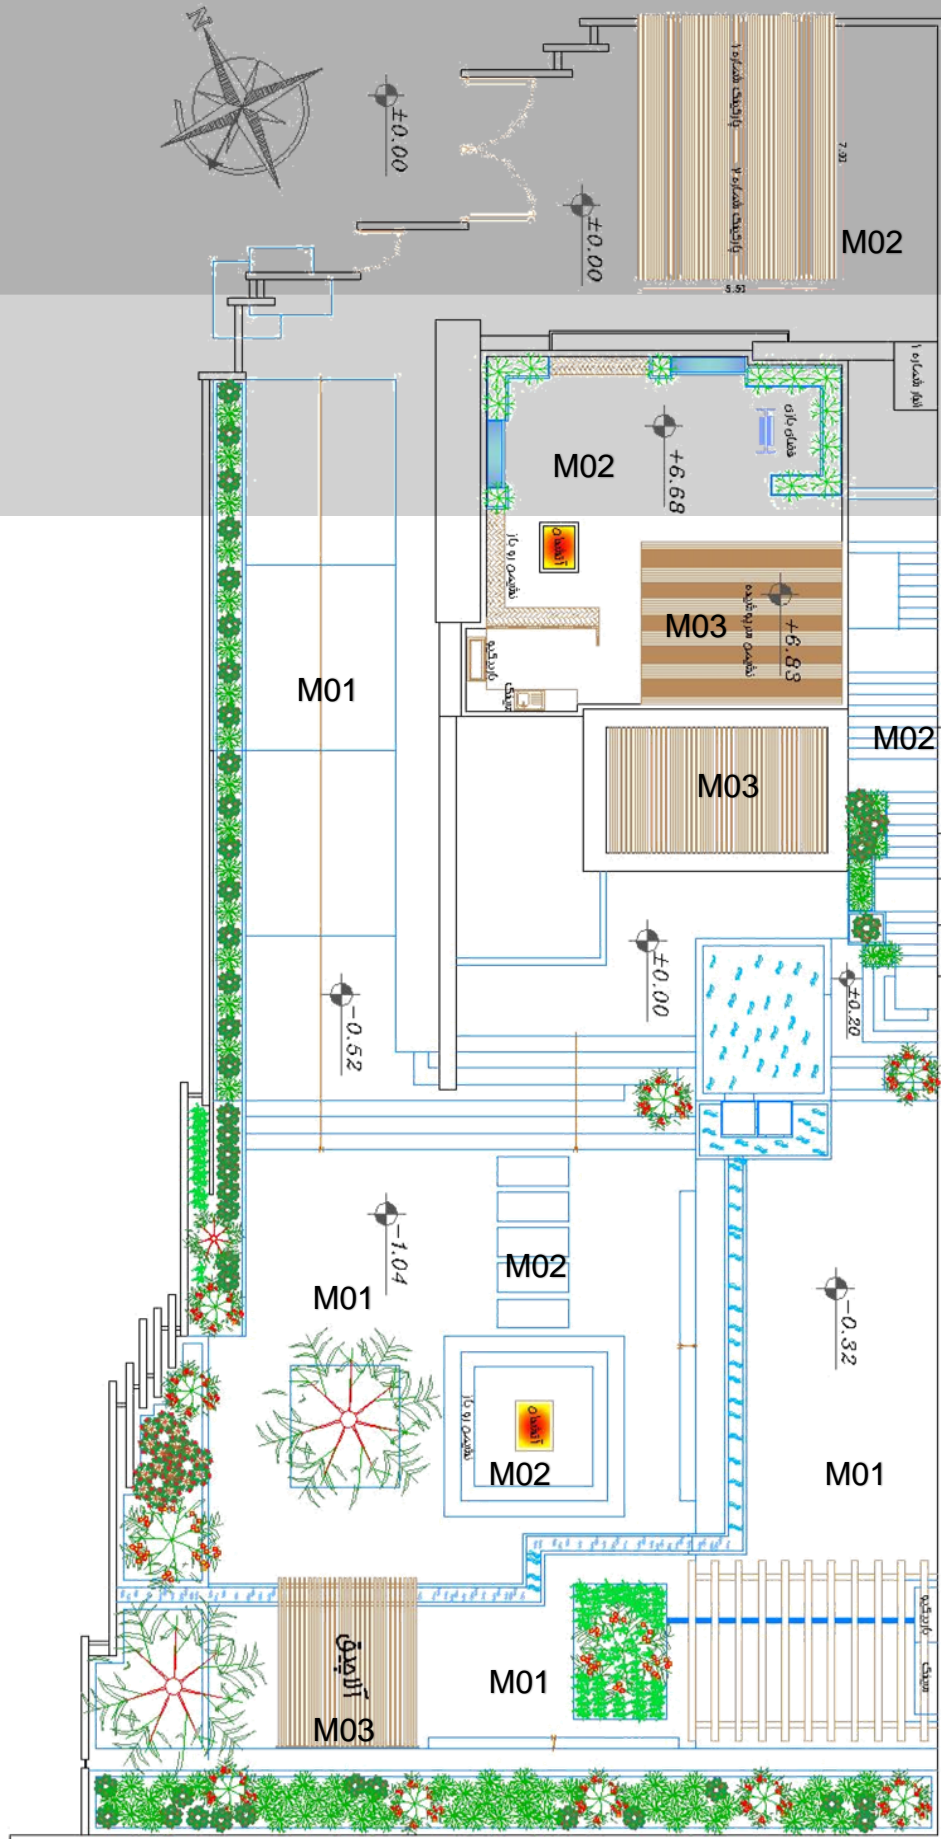

A photograph of a modern villa in Shiraz, Iran, featuring a prominent weeping tree. The building has a dark, textured facade with a large, rectangular window. The scene is set against a clear blue sky. The text is overlaid on a semi-transparent grey bar at the bottom of the image.

Design of a Modern Villa in Bostan, Shiraz

view

Code	Material	Color
M01	سنگ	سفید
M02	سنگ	مشکی
M03	چوب تر موود	
M04	میکروسمنت	طوسی
M05	میکروسمنت	سفید

An architectural rendering of a modern villa at dusk. The building features clean, geometric lines and a mix of materials, including light-colored walls and dark, textured panels. A swimming pool is visible in the foreground, reflecting the ambient light. The sky is a deep purple and blue, with silhouettes of trees in the background. A semi-transparent grey rectangular area is overlaid on the lower portion of the image, containing the title text in white and black.

Design of a Modern Villa in Bostan, Shiraz