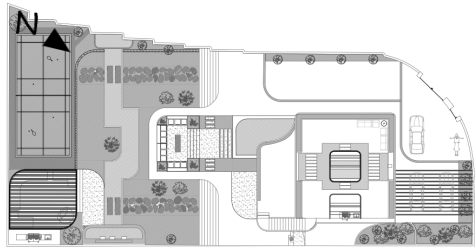

***Villa Boostan
Shiraz***

2026

A light blue, brushstroke-style background shape with irregular, feathered edges, positioned on the left side of the page. It contains the text '01' and 'Site Plan'.

01

Site Plan

06

Landscape Views

07

Roof Garden
Views

Finish