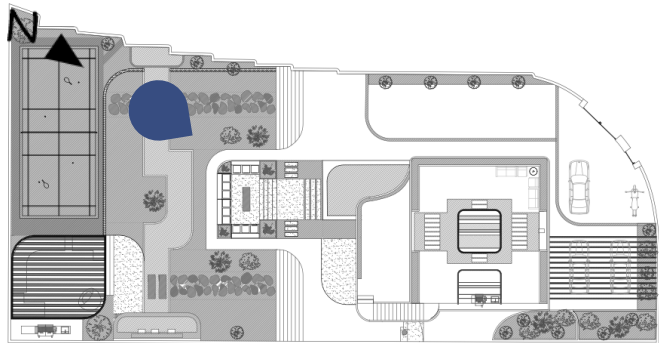

***Villa Boostan
Shiraz***

2026

A light blue, brushstroke-style background shape with irregular, feathered edges, positioned on the left side of the page. It contains the text '01' and 'Site Plan'.

01

Site Plan

06

Landscape Views

07

Roof Garden
Views

Finish