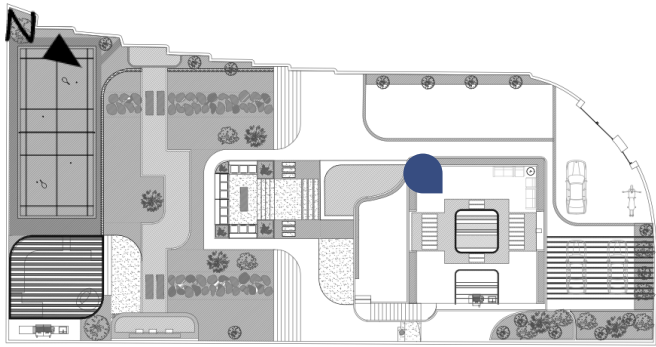

***Villa Boostan
Shiraz***

2026

A light blue, brushstroke-style background shape with irregular, feathered edges, positioned on the left side of the page. It contains the text '01' and 'Site Plan'.

01

Site Plan

06

Landscape Views

07

Roof Garden
Views

Finish