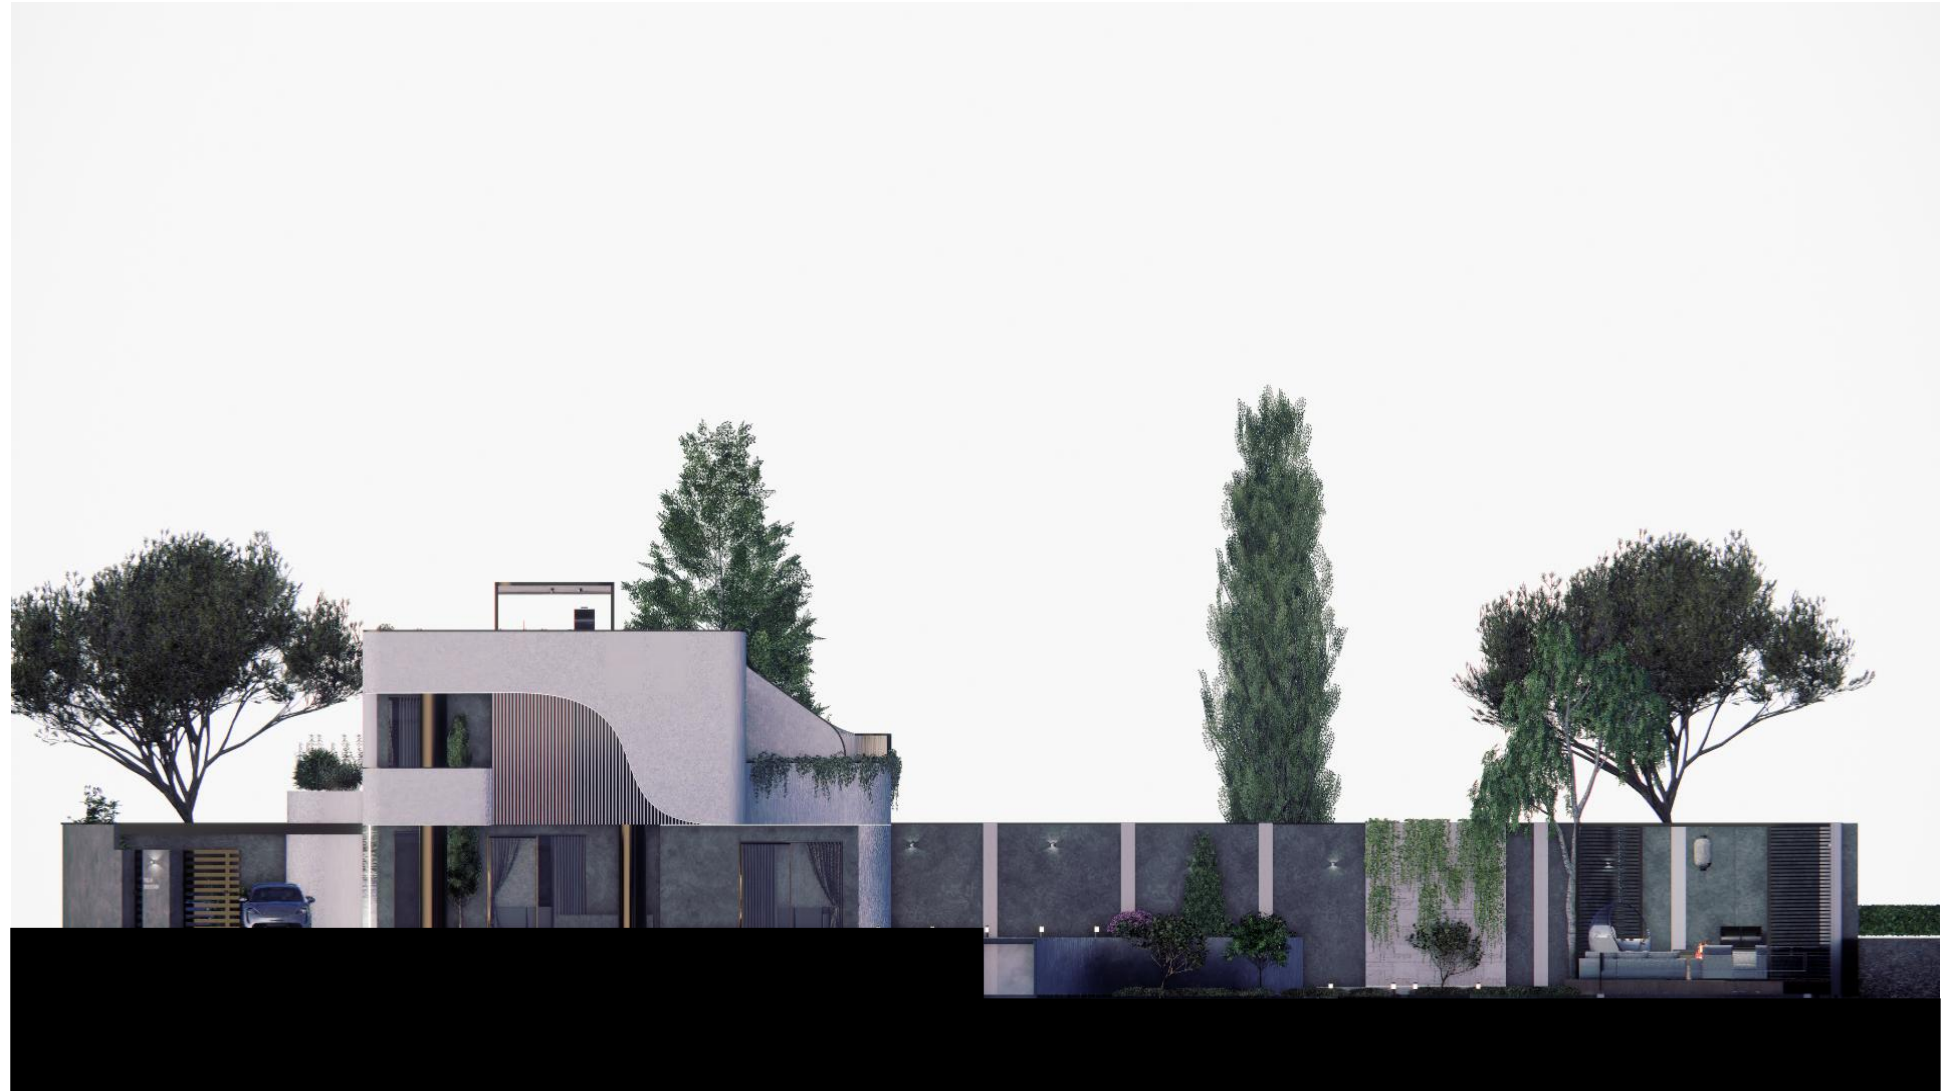

***Villa Boostan
Shiraz***

2026

A light blue, brushstroke-style background shape with irregular, feathered edges, positioned on the left side of the page. It contains the text '01' and 'Site Plan'.

01

Site Plan

Thermowood

Granite Stone/ Dark Gray Color

Blue Tile

Granite Stone/ Light Gray Color

04

Top views

05

Façade Views

06

Landscape Views

07

Roof Garden
Views

Finish