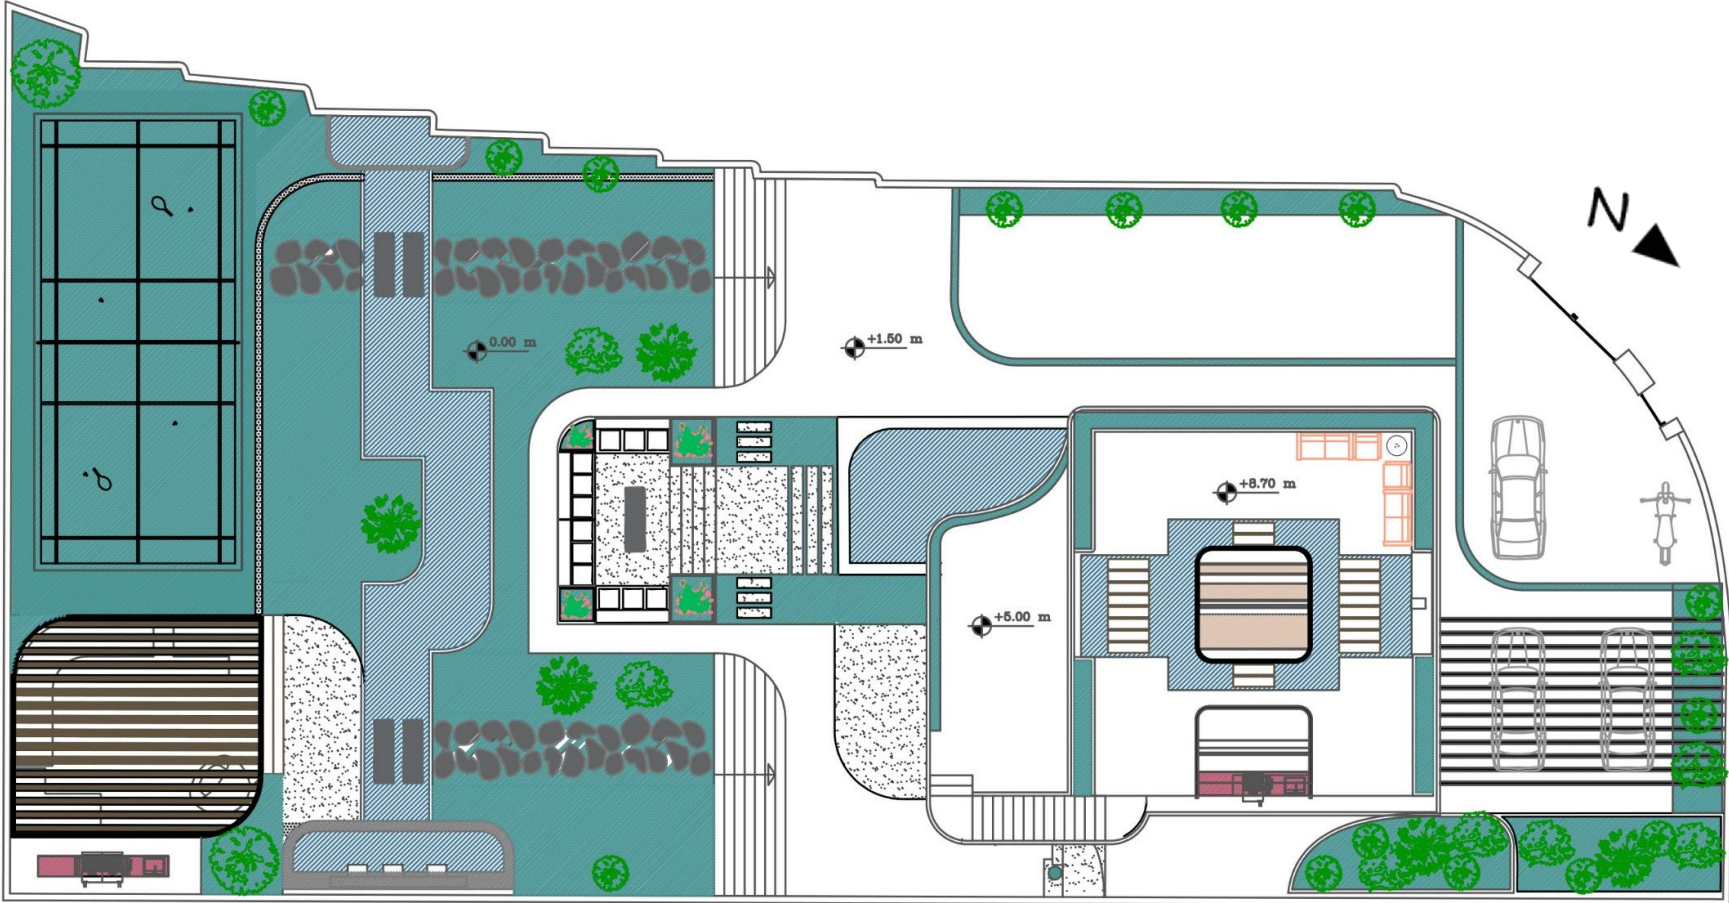

***Villa Boostan
Shiraz***

2026

A light blue, brushstroke-style background shape with irregular, feathered edges, positioned on the left side of the page. It contains the text '01' and 'Site Plan'.

01

Site Plan

○ Site Plan

○ Site Plan

02

Diagram

Exploded Diagram

03

Materials

Waterproof Tarpaulin/ Bone-Colored