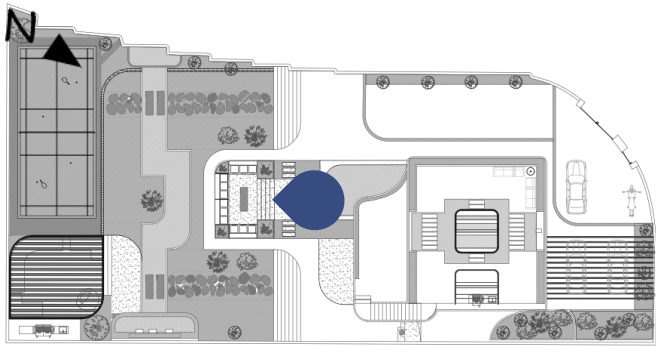

***Villa Boostan
Shiraz***

2026

A light blue, brushstroke-style background shape with irregular, feathered edges, positioned on the left side of the page. It contains the text '01' and 'Site Plan'.

01

Site Plan

06

Landscape Views

07

Roof Garden
Views

Finish