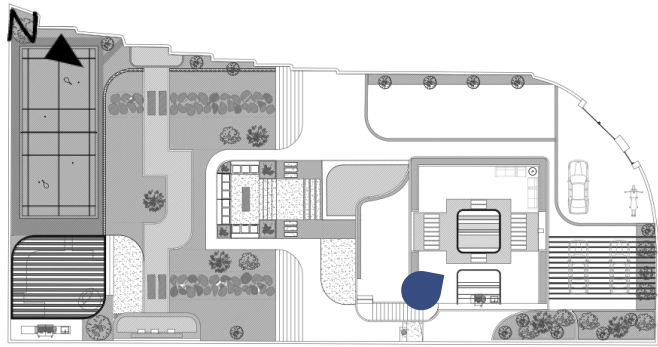

***Villa Boostan
Shiraz***

2026

A light blue, brushstroke-style background shape with irregular, feathered edges, positioned on the left side of the page. It contains the text '01' and 'Site Plan'.

01

Site Plan

06

Landscape Views

07

Roof Garden
Views

Finish