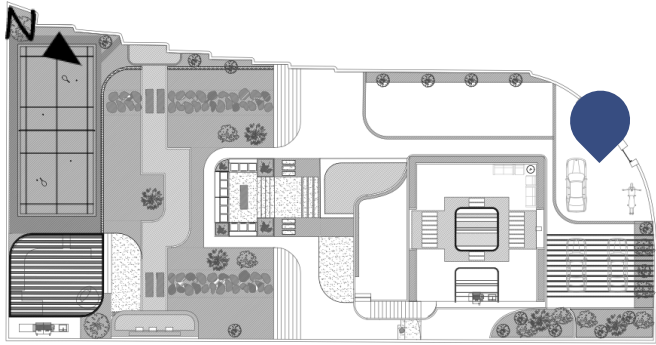

***Villa Boostan
Shiraz***

2026

A light blue, brushstroke-style background shape with irregular, feathered edges, positioned on the left side of the page. It contains the text '01' and 'Site Plan'.

01

Site Plan

06

Landscape Views

07

Roof Garden
Views

Finish