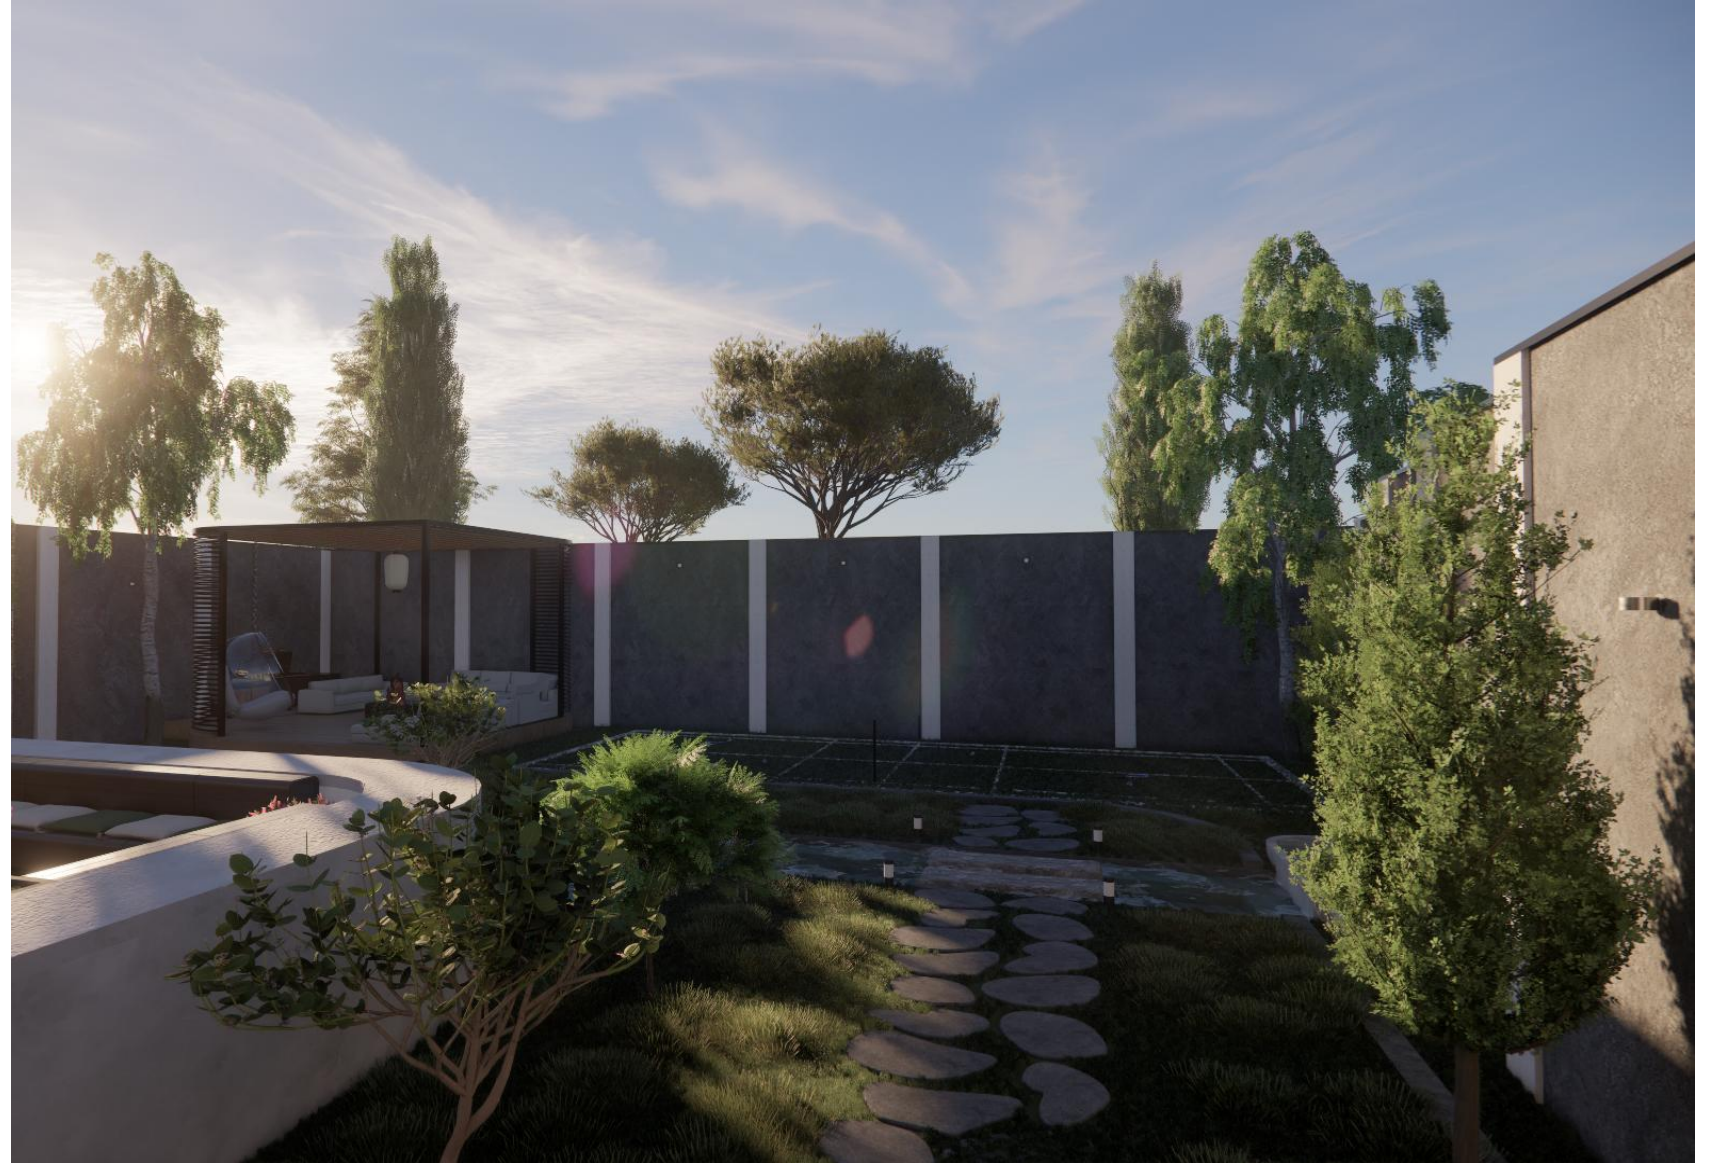

***Villa Boostan
Shiraz***

2026

A light blue, brushstroke-style background shape with irregular, feathered edges, positioned on the left side of the page. It contains the text '01' and 'Site Plan'.

01

Site Plan

06

Landscape Views

07

Roof Garden
Views

Finish