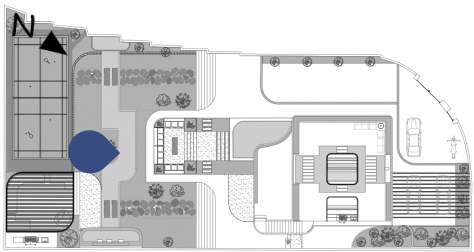

***Villa Boostan
Shiraz***

2026

A light blue, brushstroke-style background shape with irregular, feathered edges, positioned on the left side of the page. It contains the text '01' and 'Site Plan'.

01

Site Plan

06

Landscape Views

07

Roof Garden
Views

Finish