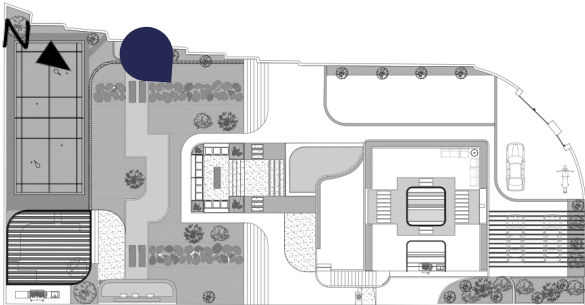

Waterproof Tarpaulin/ Bone-Colored

Thermowood

Flushing/ Black Color

Nano Cement/ White

Nano Cement/ Black

Aluminium Louvre