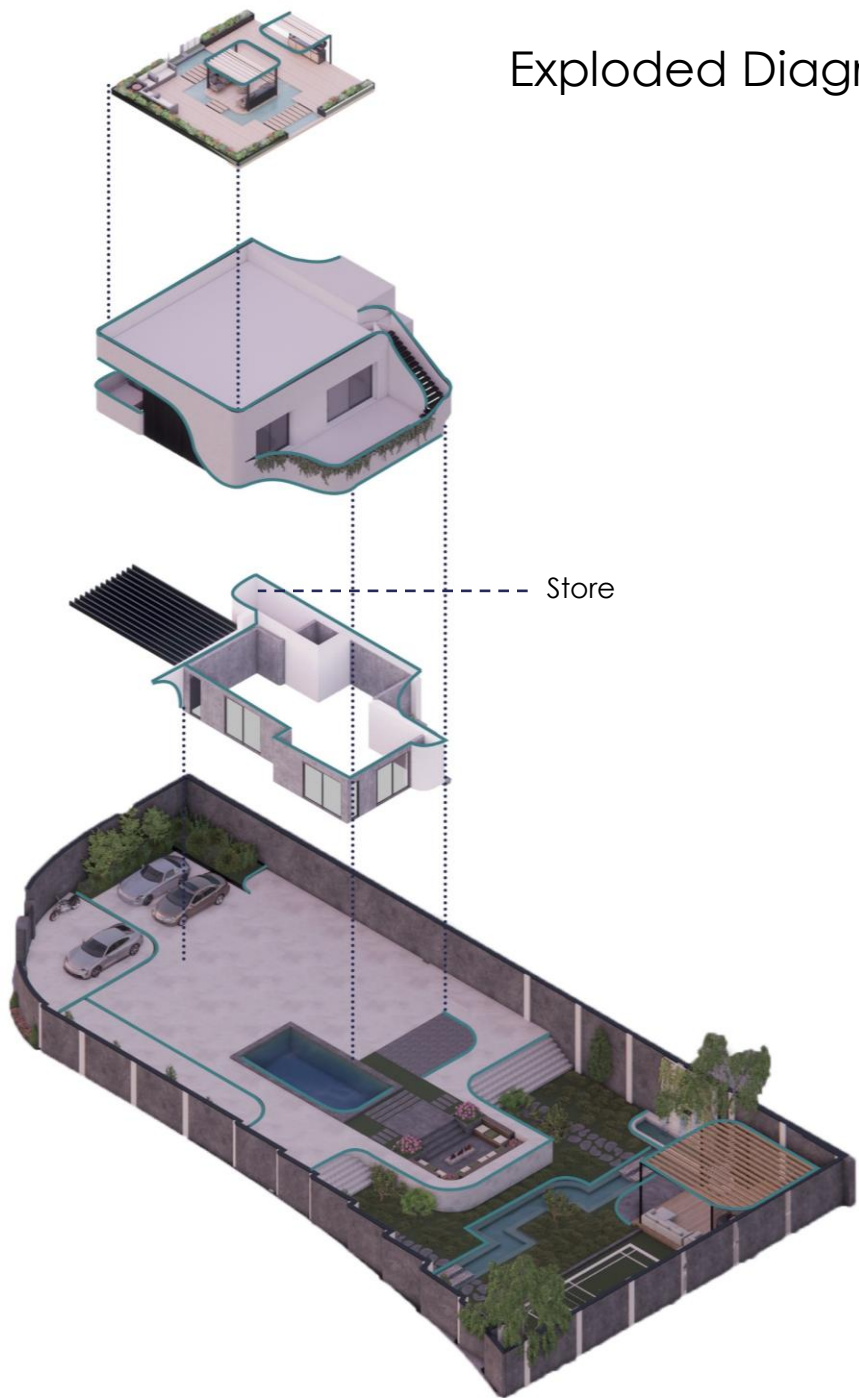

***Villa Boostan
Shiraz***

2026

A light blue, brushstroke-style background shape with irregular, feathered edges, positioned on the left side of the page. It contains the text '01' and 'Site Plan'.

01

Site Plan

○ Site Plan

○ Site Plan

02

Diagram

Exploded Diagram

03

Materials

Waterproof Tarpaulin/ Bone-Colored