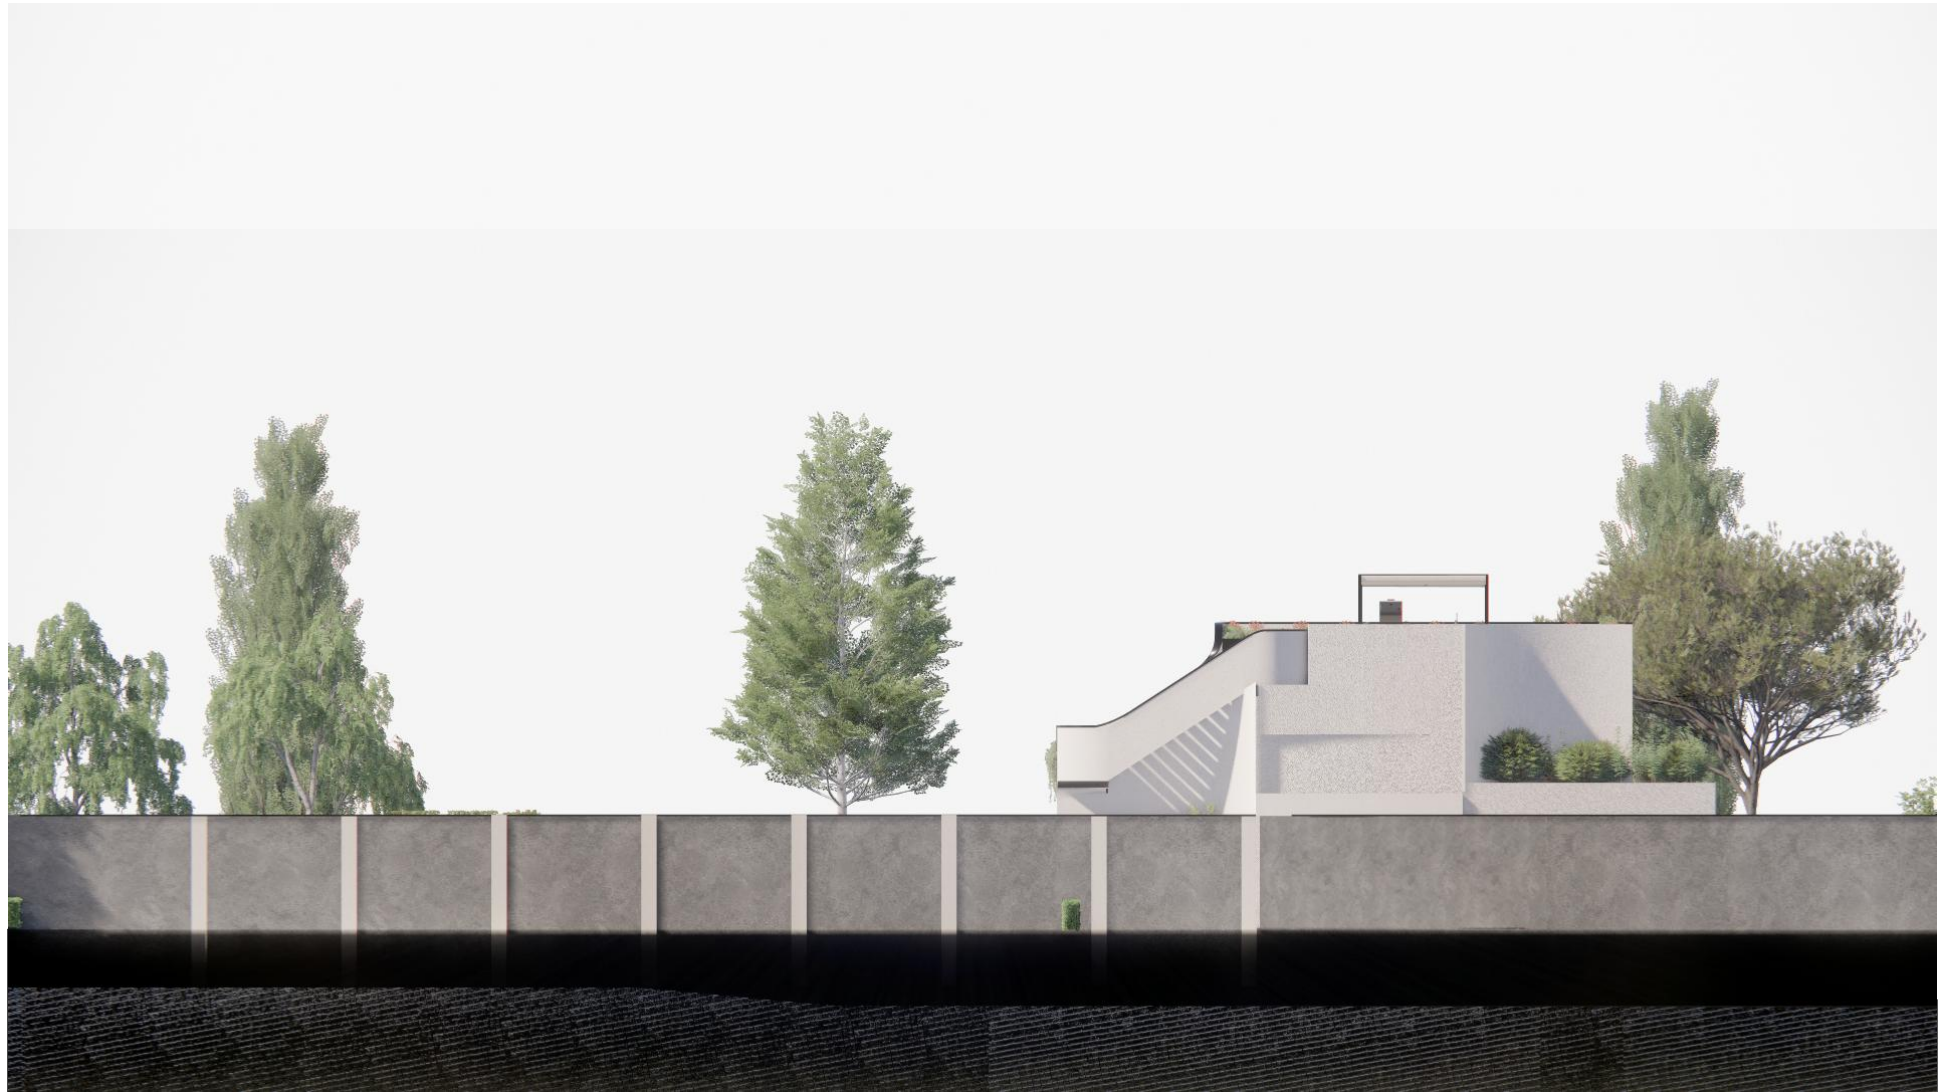

***Villa Boostan
Shiraz***

2026

A light blue, brushstroke-style background shape with irregular, feathered edges, positioned on the left side of the page. It contains the text '01' and 'Site Plan'.

01

Site Plan

Thermowood

Granite Stone/ Dark Gray Color

Blue Tile

Granite Stone/ Light Gray Color

04

Top views

05

Façade Views

06

Landscape Views

07

Roof Garden
Views

Finish