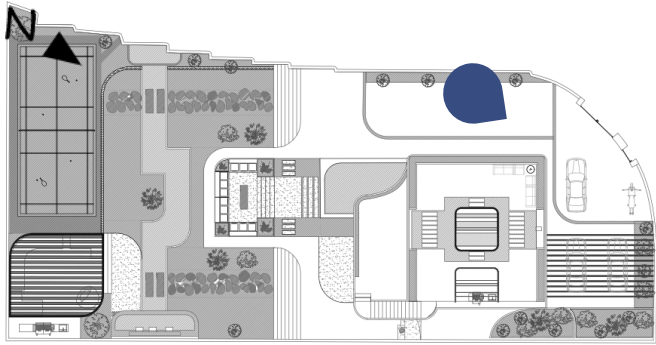

***Villa Boostan
Shiraz***

2026

A light blue, brushstroke-style background shape with irregular, feathered edges, positioned on the left side of the page. It contains the text '01' and 'Site Plan'.

01

Site Plan

06

Landscape Views

07

Roof Garden
Views

Finish