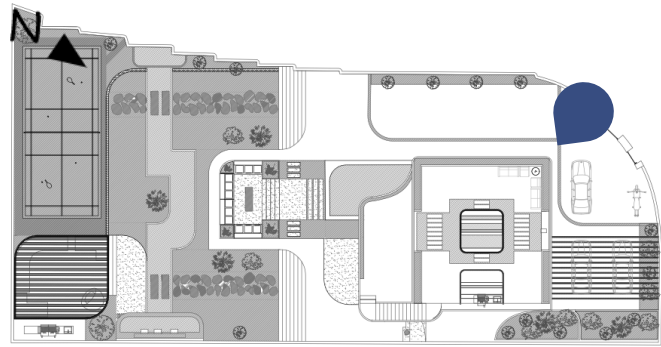

***Villa Boostan
Shiraz***

2026

A light blue, brushstroke-style background shape with irregular, feathered edges, positioned on the left side of the page. It contains the text '01' and 'Site Plan'.

01

Site Plan

06

Landscape Views

07

Roof Garden
Views

Finish