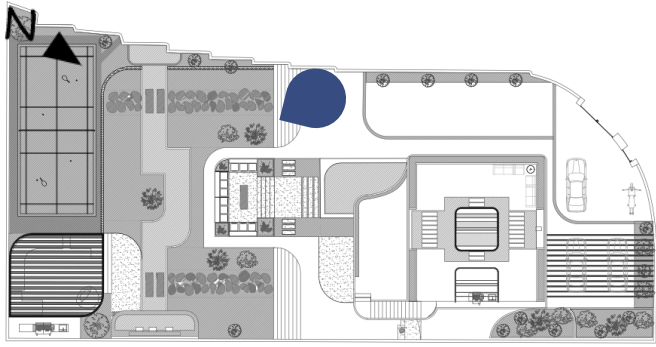

***Villa Boostan
Shiraz***

2026

A light blue, brushstroke-style background shape with irregular, feathered edges, positioned on the left side of the page. It contains the text '01' and 'Site Plan'.

01

Site Plan

06

Landscape Views

07

Roof Garden
Views

Finish