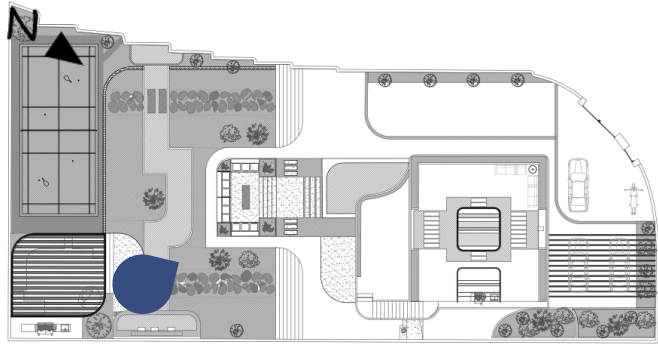

***Villa Boostan
Shiraz***

2026

A light blue, brushstroke-style background shape with irregular, feathered edges, positioned on the left side of the page. It contains the text '01' and 'Site Plan'.

01

Site Plan

06

Landscape Views

07

Roof Garden
Views

Finish