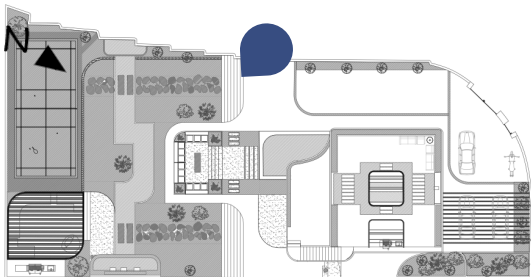

Exposed Concrete Tile/Dark Gray

Bone-Colored
Thermowood

Stone

Thermowood

Granite Stone/ Dark Gray Color

Blue Tile

Granite Stone/ Light Gray Color