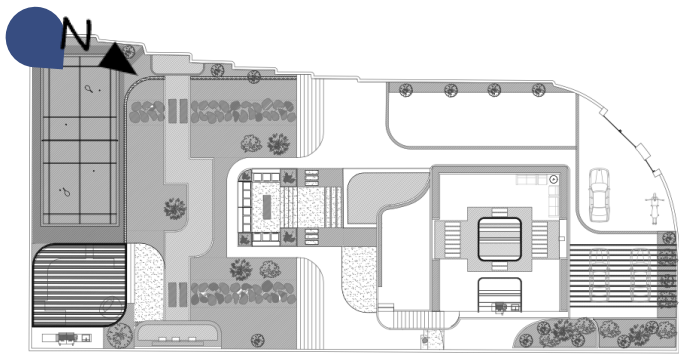

***Villa Boostan
Shiraz***

2026

A light blue, brushstroke-style background shape with irregular, feathered edges, positioned on the left side of the page. It contains the text '01' and 'Site Plan'.

01

Site Plan

06

Landscape Views

07

Roof Garden
Views

Finish