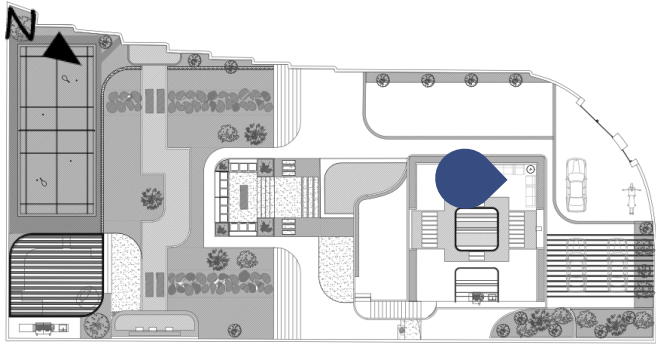

***Villa Boostan
Shiraz***

2026

A light blue, brushstroke-style background shape with irregular, feathered edges, positioned on the left side of the page. It contains the text '01' and 'Site Plan'.

01

Site Plan

06

Landscape Views

07

Roof Garden
Views

Finish