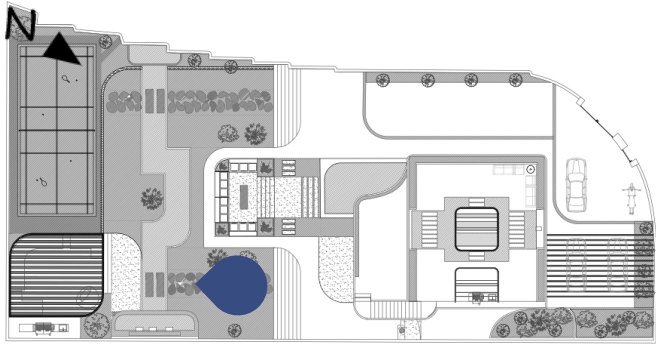

***Villa Boostan
Shiraz***

2026

A light blue, brushstroke-style background shape with irregular, feathered edges, positioned on the left side of the page. It contains the text '01' and 'Site Plan'.

01

Site Plan

06

Landscape Views

07

Roof Garden
Views

Finish