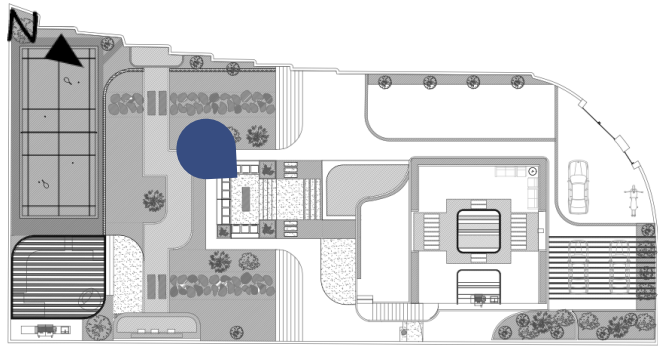

***Villa Boostan
Shiraz***

2026

A light blue, brushstroke-style background shape with irregular, feathered edges, positioned on the left side of the page. It contains the text '01' and 'Site Plan'.

01

Site Plan

06

Landscape Views

07

Roof Garden
Views

Finish