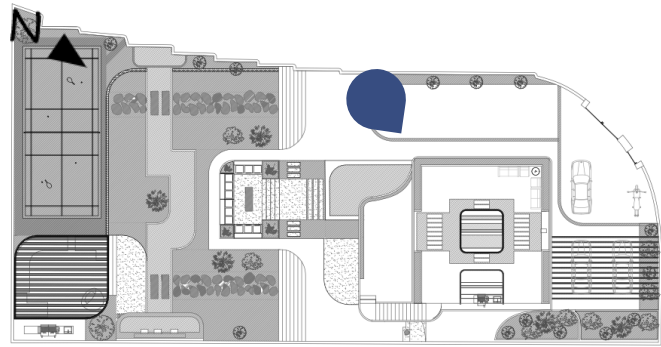

***Villa Boostan
Shiraz***

2026

A light blue, brushstroke-style background shape with irregular, feathered edges, positioned on the left side of the page. It contains the text '01' and 'Site Plan'.

01

Site Plan

06

Landscape Views

07

Roof Garden
Views

Finish