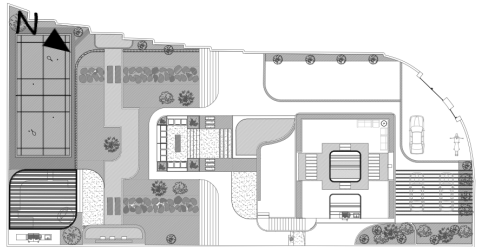

***Villa Boostan
Shiraz***

2026

A light blue, brushstroke-style background shape with irregular, feathered edges, positioned on the left side of the page. It contains the text '01' and 'Site Plan'.

01

Site Plan

06

Landscape Views

07

Roof Garden
Views

Finish