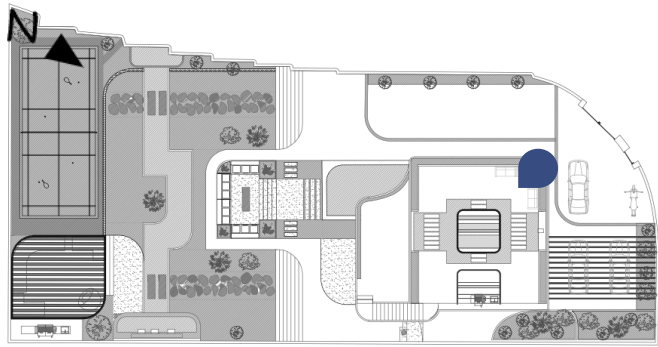

***Villa Boostan
Shiraz***

2026

A light blue, brushstroke-style background shape with irregular, feathered edges, positioned on the left side of the page. It contains the text '01' and 'Site Plan'.

01

Site Plan

06

Landscape Views

07

Roof Garden
Views

Finish