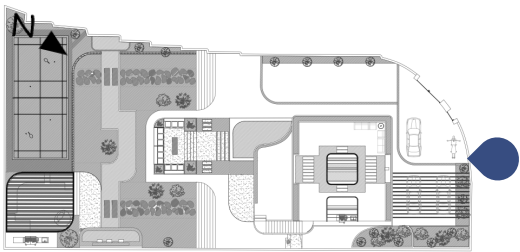

***Villa Boostan
Shiraz***

2026

A light blue, brushstroke-style background shape with irregular, feathered edges, positioned on the left side of the page. It contains the text '01' and 'Site Plan'.

01

Site Plan

06

Landscape Views

07

Roof Garden
Views

Finish