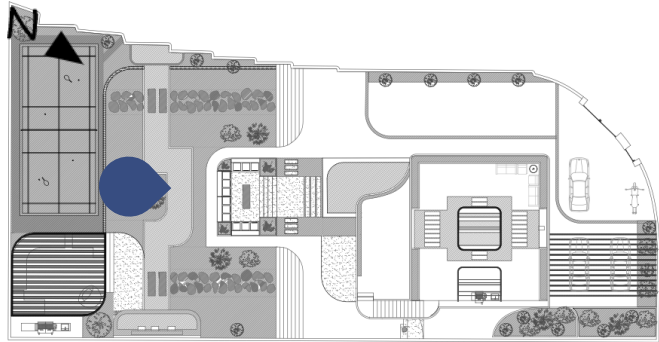

***Villa Boostan
Shiraz***

2026

A light blue, brushstroke-style background shape with irregular, feathered edges, positioned on the left side of the page. It contains the text '01' and 'Site Plan'.

01

Site Plan

06

Landscape Views

07

Roof Garden
Views

Finish