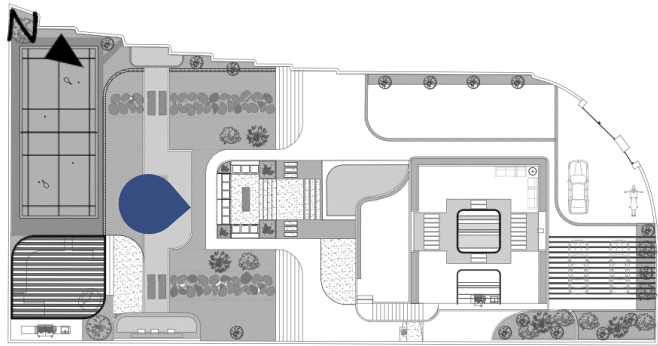

***Villa Boostan
Shiraz***

2026

A light blue, brushstroke-style background shape with irregular, feathered edges, positioned on the left side of the page. It contains the text '01' and 'Site Plan'.

01

Site Plan

06

Landscape Views

07

Roof Garden
Views

Finish