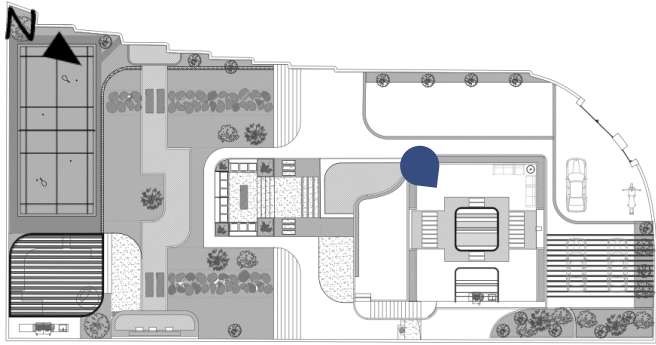

***Villa Boostan
Shiraz***

2026

A light blue, brushstroke-style background shape with irregular, feathered edges, positioned on the left side of the page. It contains the text '01' and 'Site Plan'.

01

Site Plan

06

Landscape Views

07

Roof Garden
Views

Finish