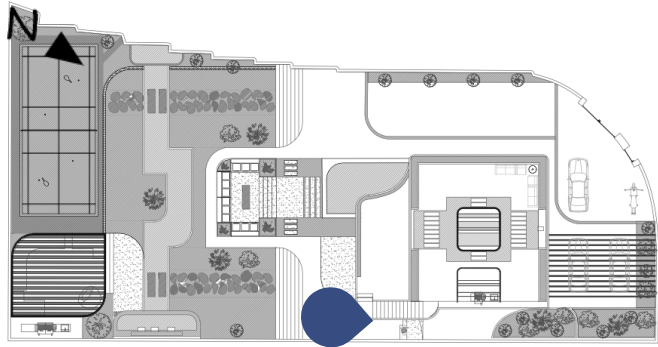

***Villa Boostan
Shiraz***

2026

A light blue, brushstroke-style background shape with irregular, feathered edges, positioned on the left side of the page. It contains the text '01' and 'Site Plan'.

01

Site Plan

06

Landscape Views

07

Roof Garden
Views

Finish