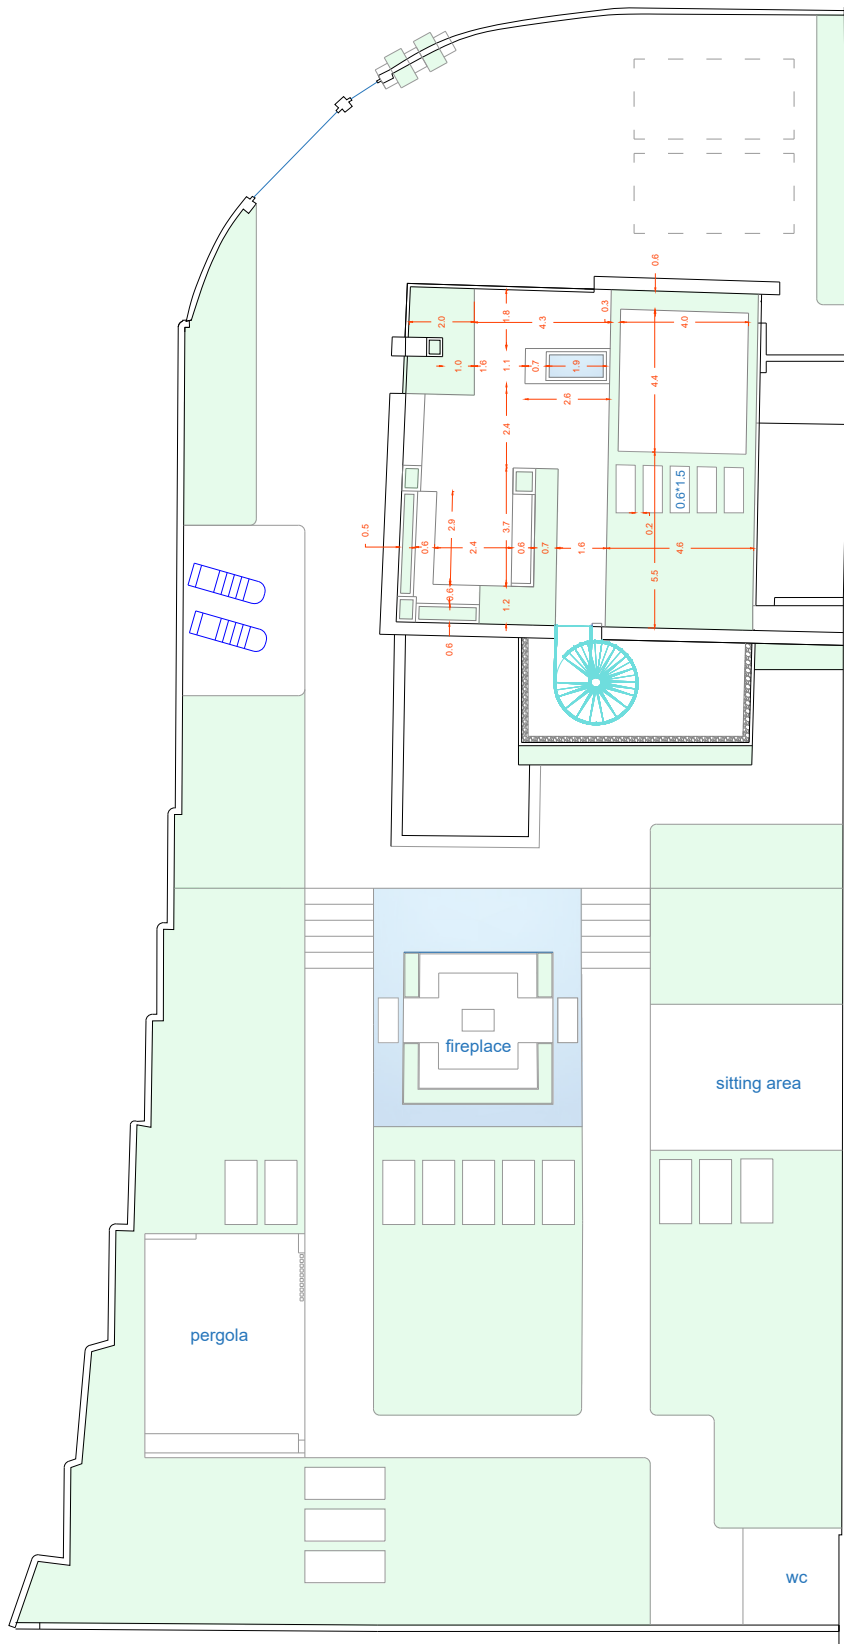

plan landscape

plan mobleman landscape

camera views

f1

s10

v1.5

22

plan roof garden

plan roof garden-mobleman

plan roof garden-dimension

camera views