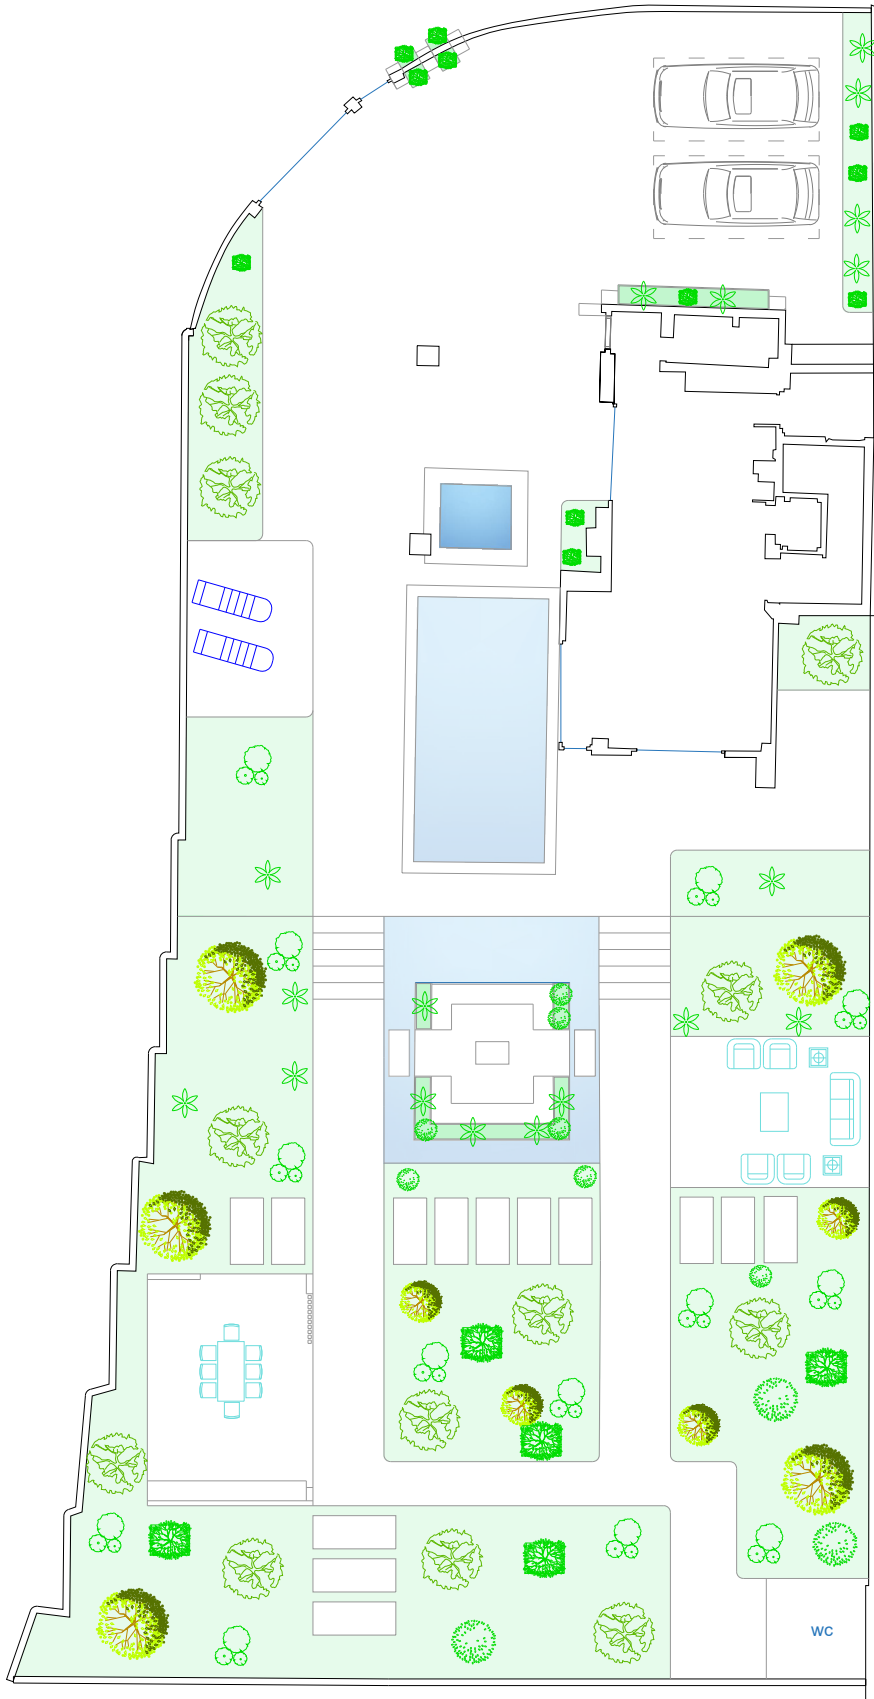

plan landscape

plan mobleman landscape

camera views

f1

s10

v1.5

22

plan roof garden

plan roof garden-mobleman

plan roof garden-dimension

camera views