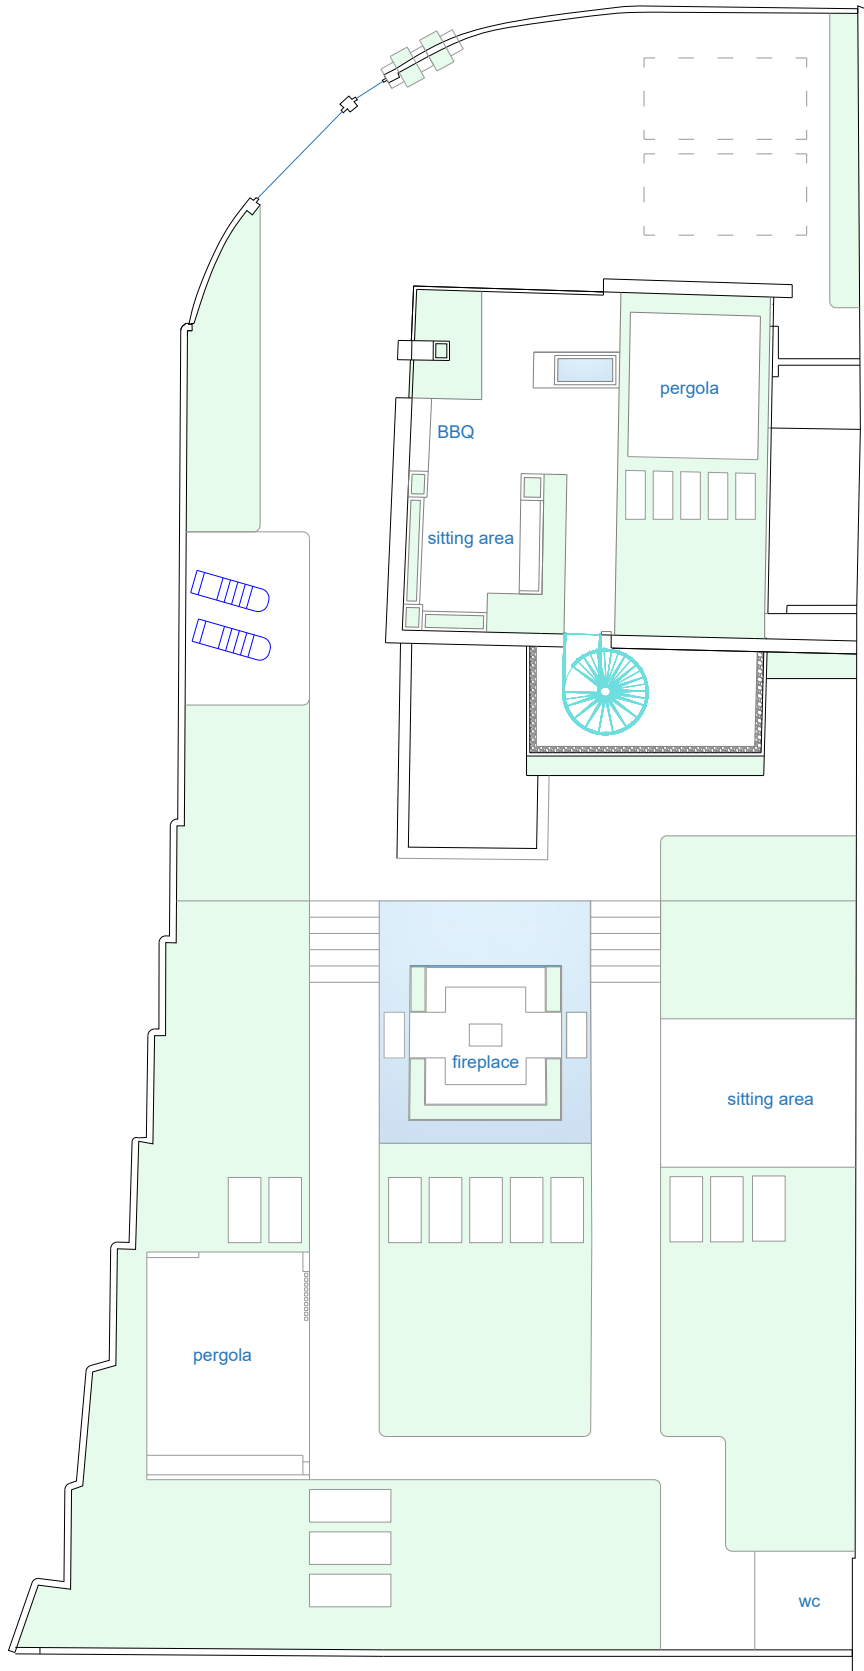

plan landscape

plan mobleman landscape

camera views

f1

s10

v1.5

22

plan roof garden

plan roof garden-mobleman

plan roof garden-dimension

camera views