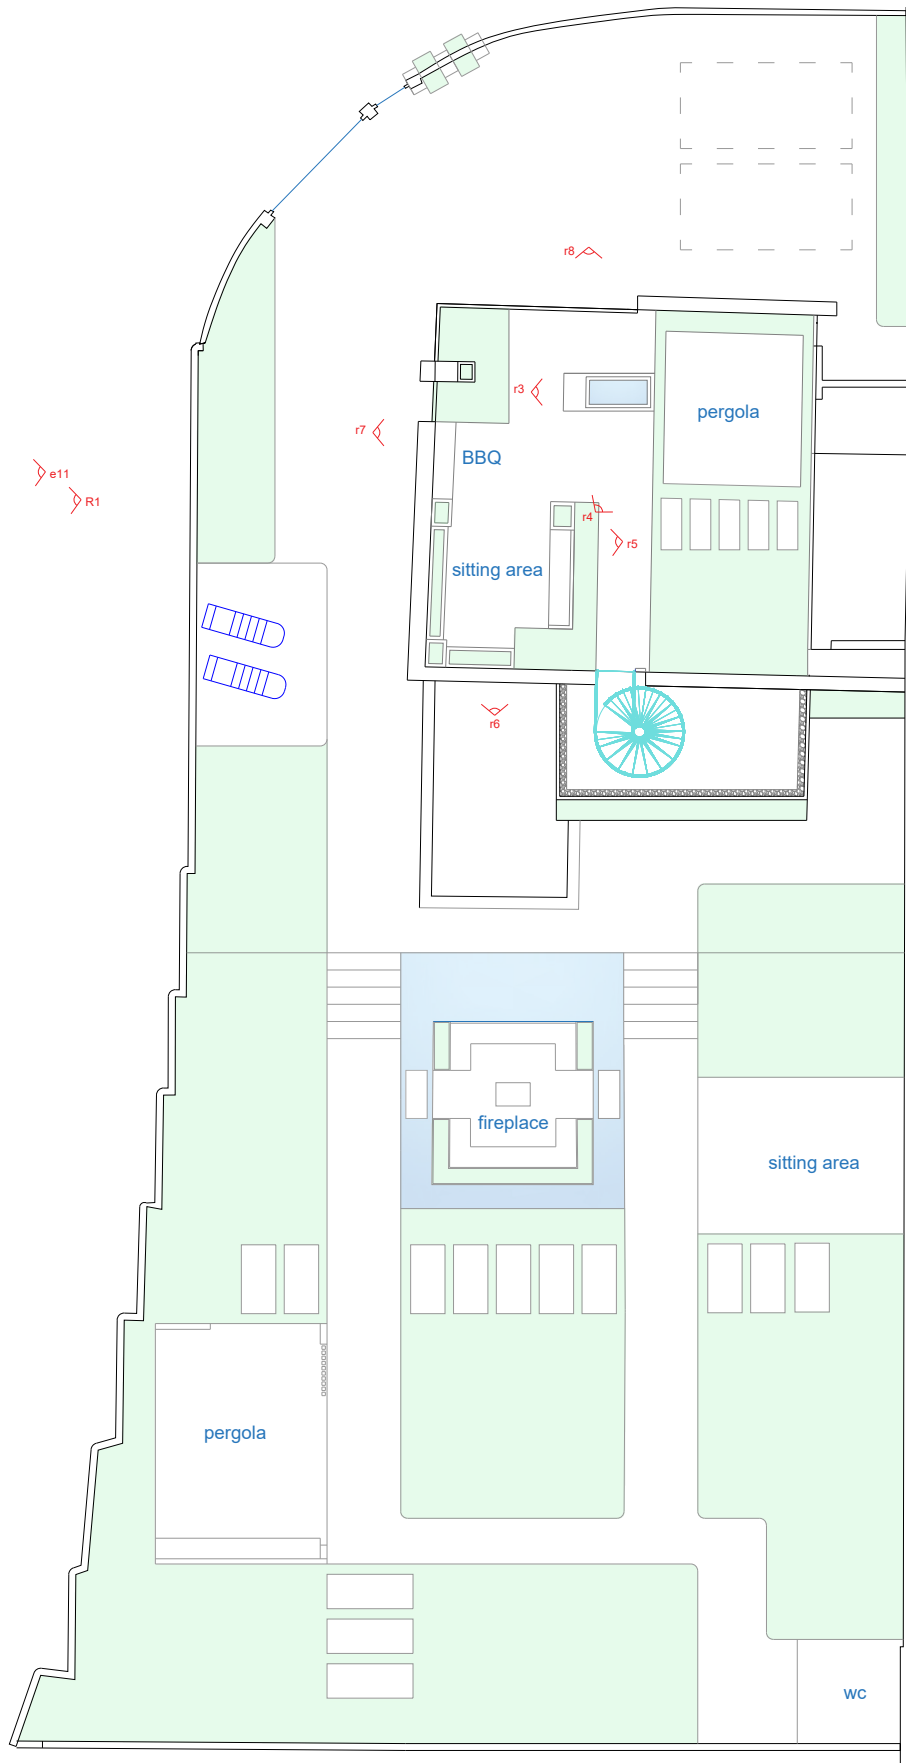

plan landscape

plan mobleman landscape

camera views

f1

s10

v1.5

22

plan roof garden

plan roof garden-mobleman

plan roof garden-dimension

camera views