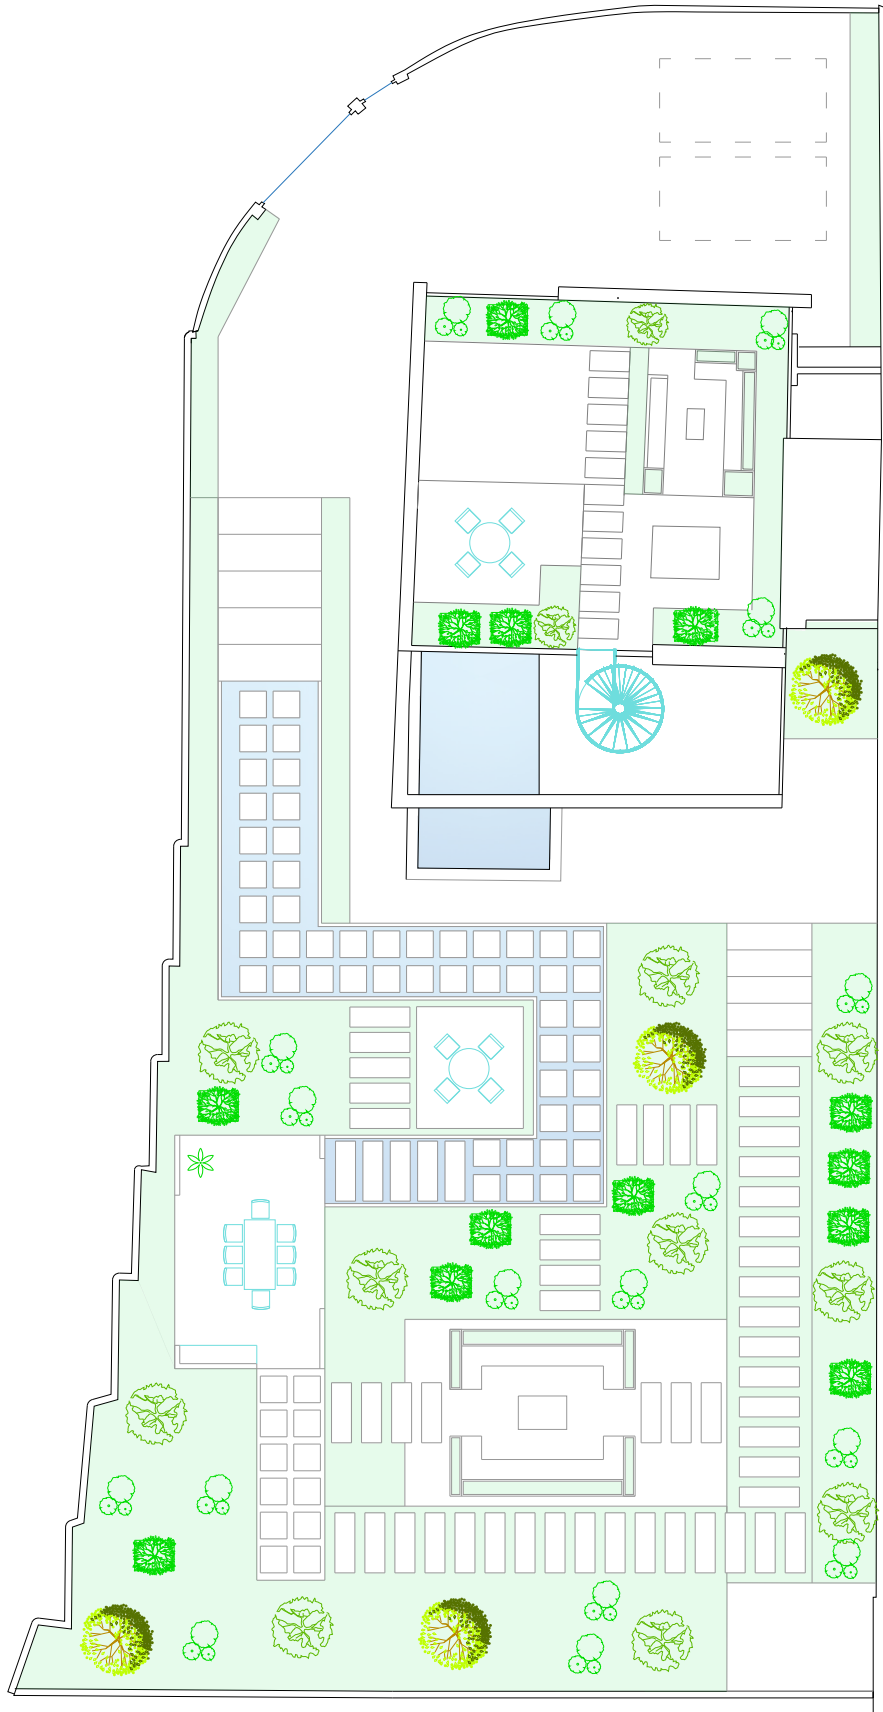

طراحی ویلای بوستان شیراز

plan landscape

plan landscape

camera views

V4

V5

V10

V11

V12

V13

plan roof garden

plan roof garden-mobleman

plan roof garden-dimension