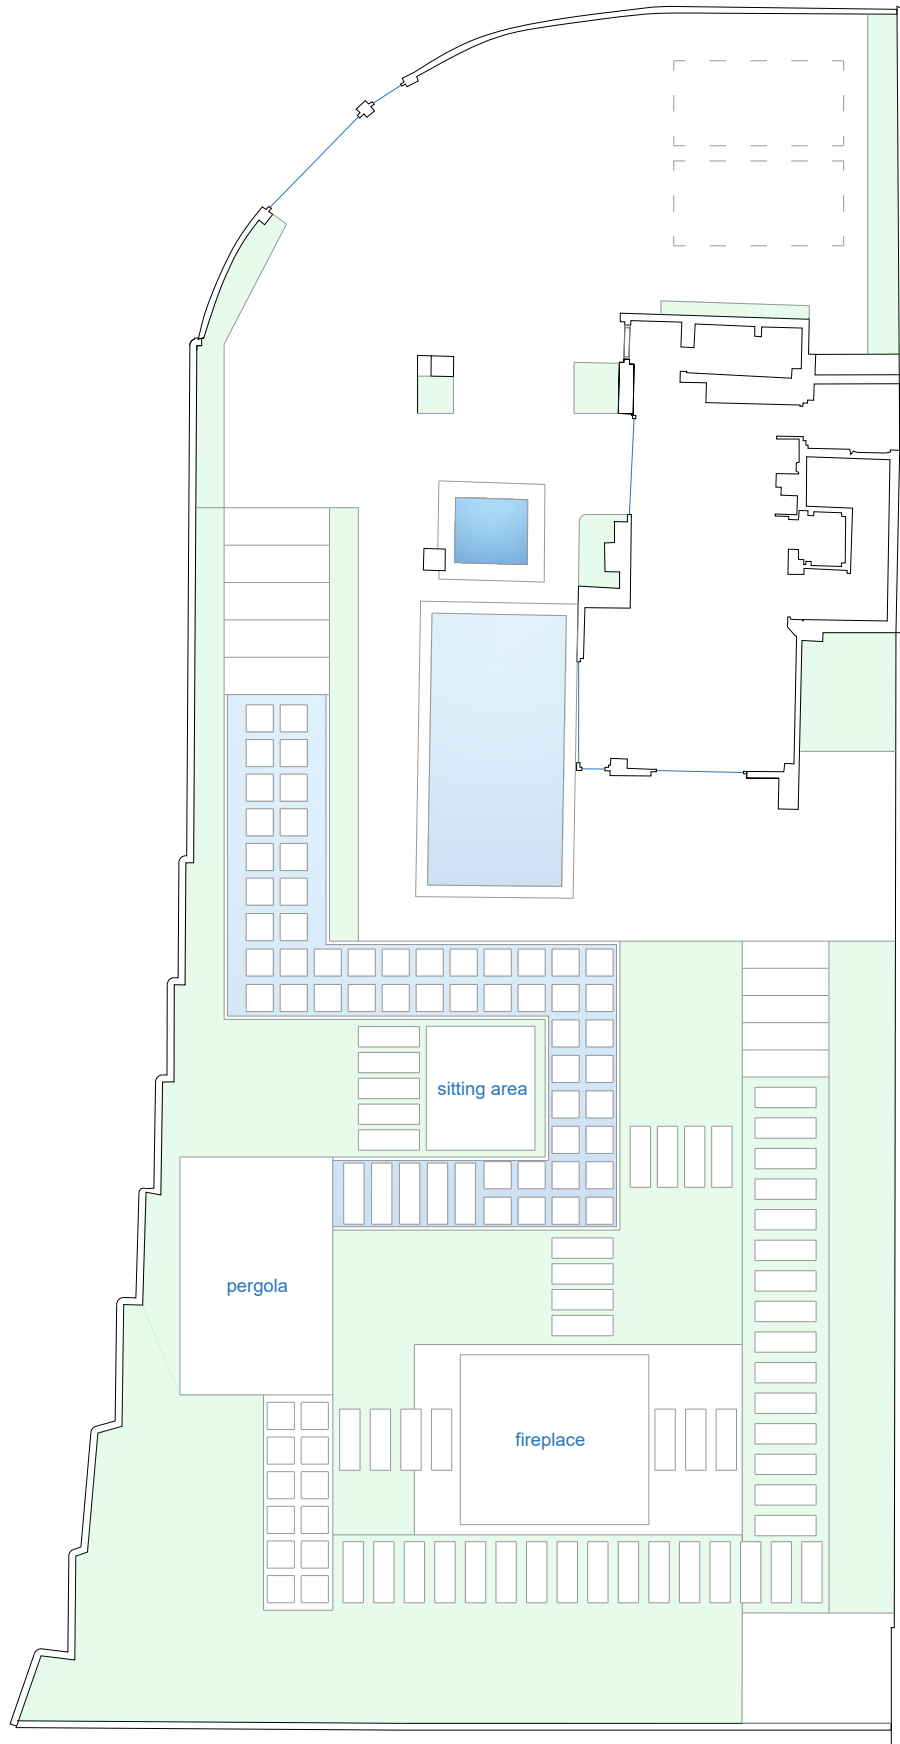

طراحی ویلای بوستان شیراز

plan landscape

plan landscape

camera views

V4

V5

V10

V11

V12

V13

plan roof garden

plan roof garden-mobleman

plan roof garden-dimension