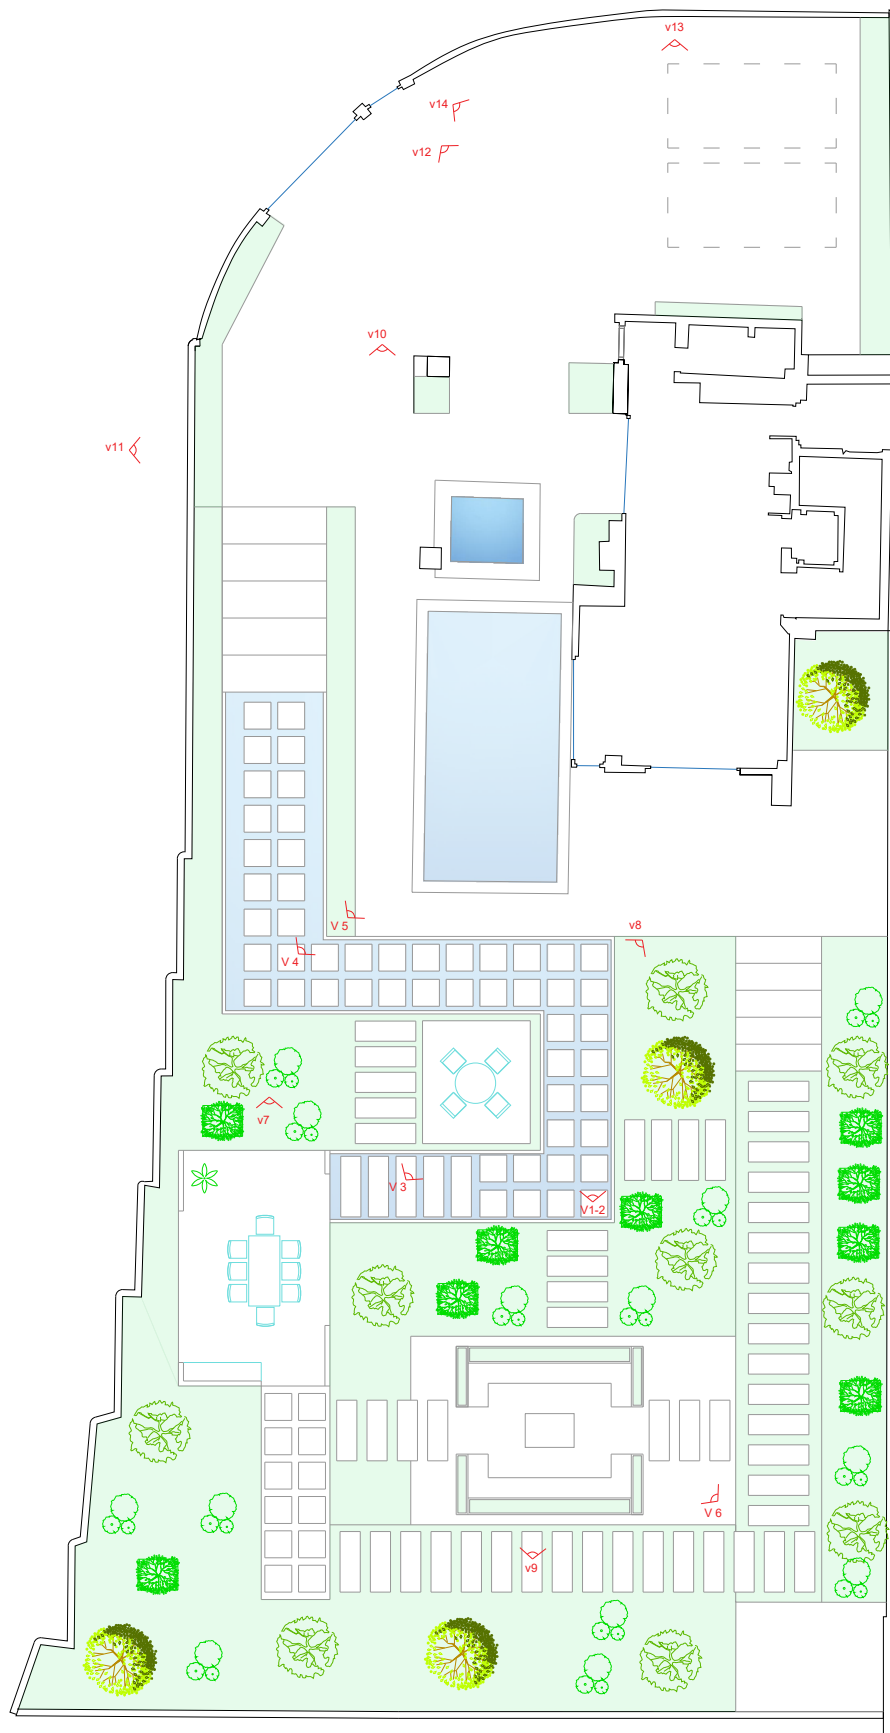

طراحی ویلای بوستان شیراز

plan landscape

plan landscape

camera views

V4

V5

V10

V11

V12

V13

plan roof garden

plan roof garden-mobleman

plan roof garden-dimension