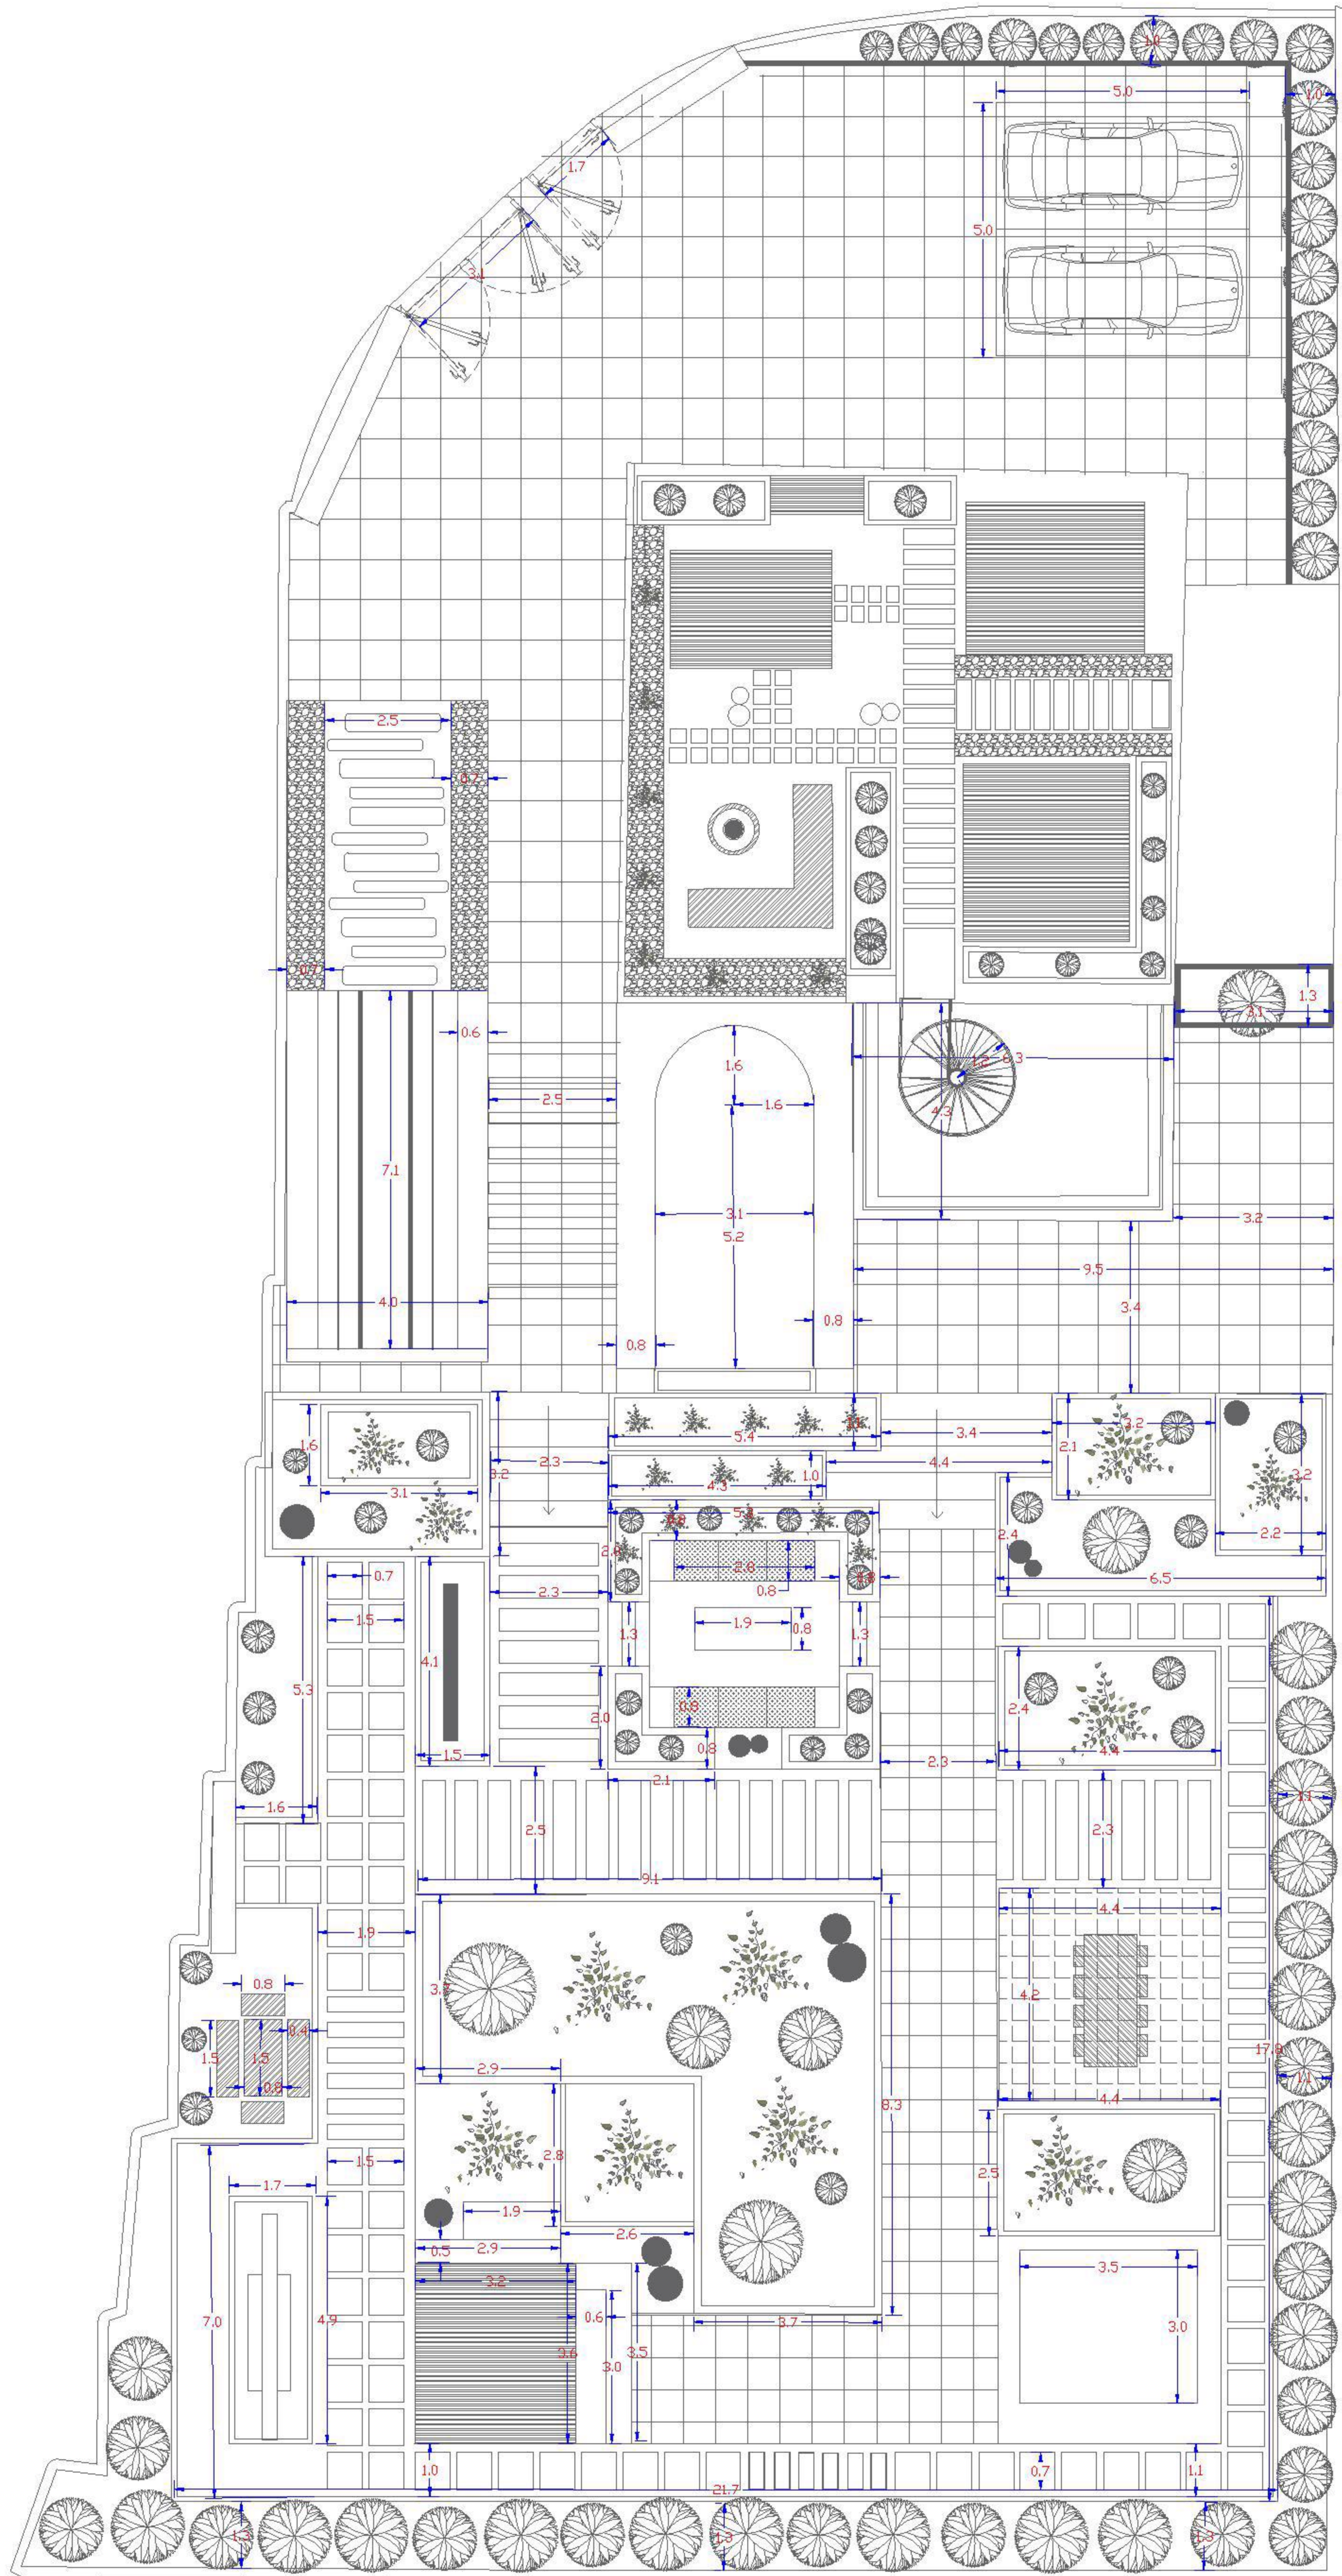

طراحی ویلای بوستان شیراز

PLANE LANDSCAPE

PLANE FERNUTER

PLANE DIMINATION

PLANE ROOF GARDEN

PLANE FERNUTER

PLANE DIMINATION

VIEW OF CAMERA

CAMERA 1

CAMERA 2

CAMERA 3

CAMERA 4

CAMERA 5

CAMERA 6

CAMERA 7

CAMERA 8

CAMERA 9

CAMERA 10

CAMERA 11

CAMERA 12

CAMERA 13

CAMERA 14

CAMERA 15

CAMERA 16

CAMERA 17

CAMERA 18

CAMERA 19

CAMERA 20