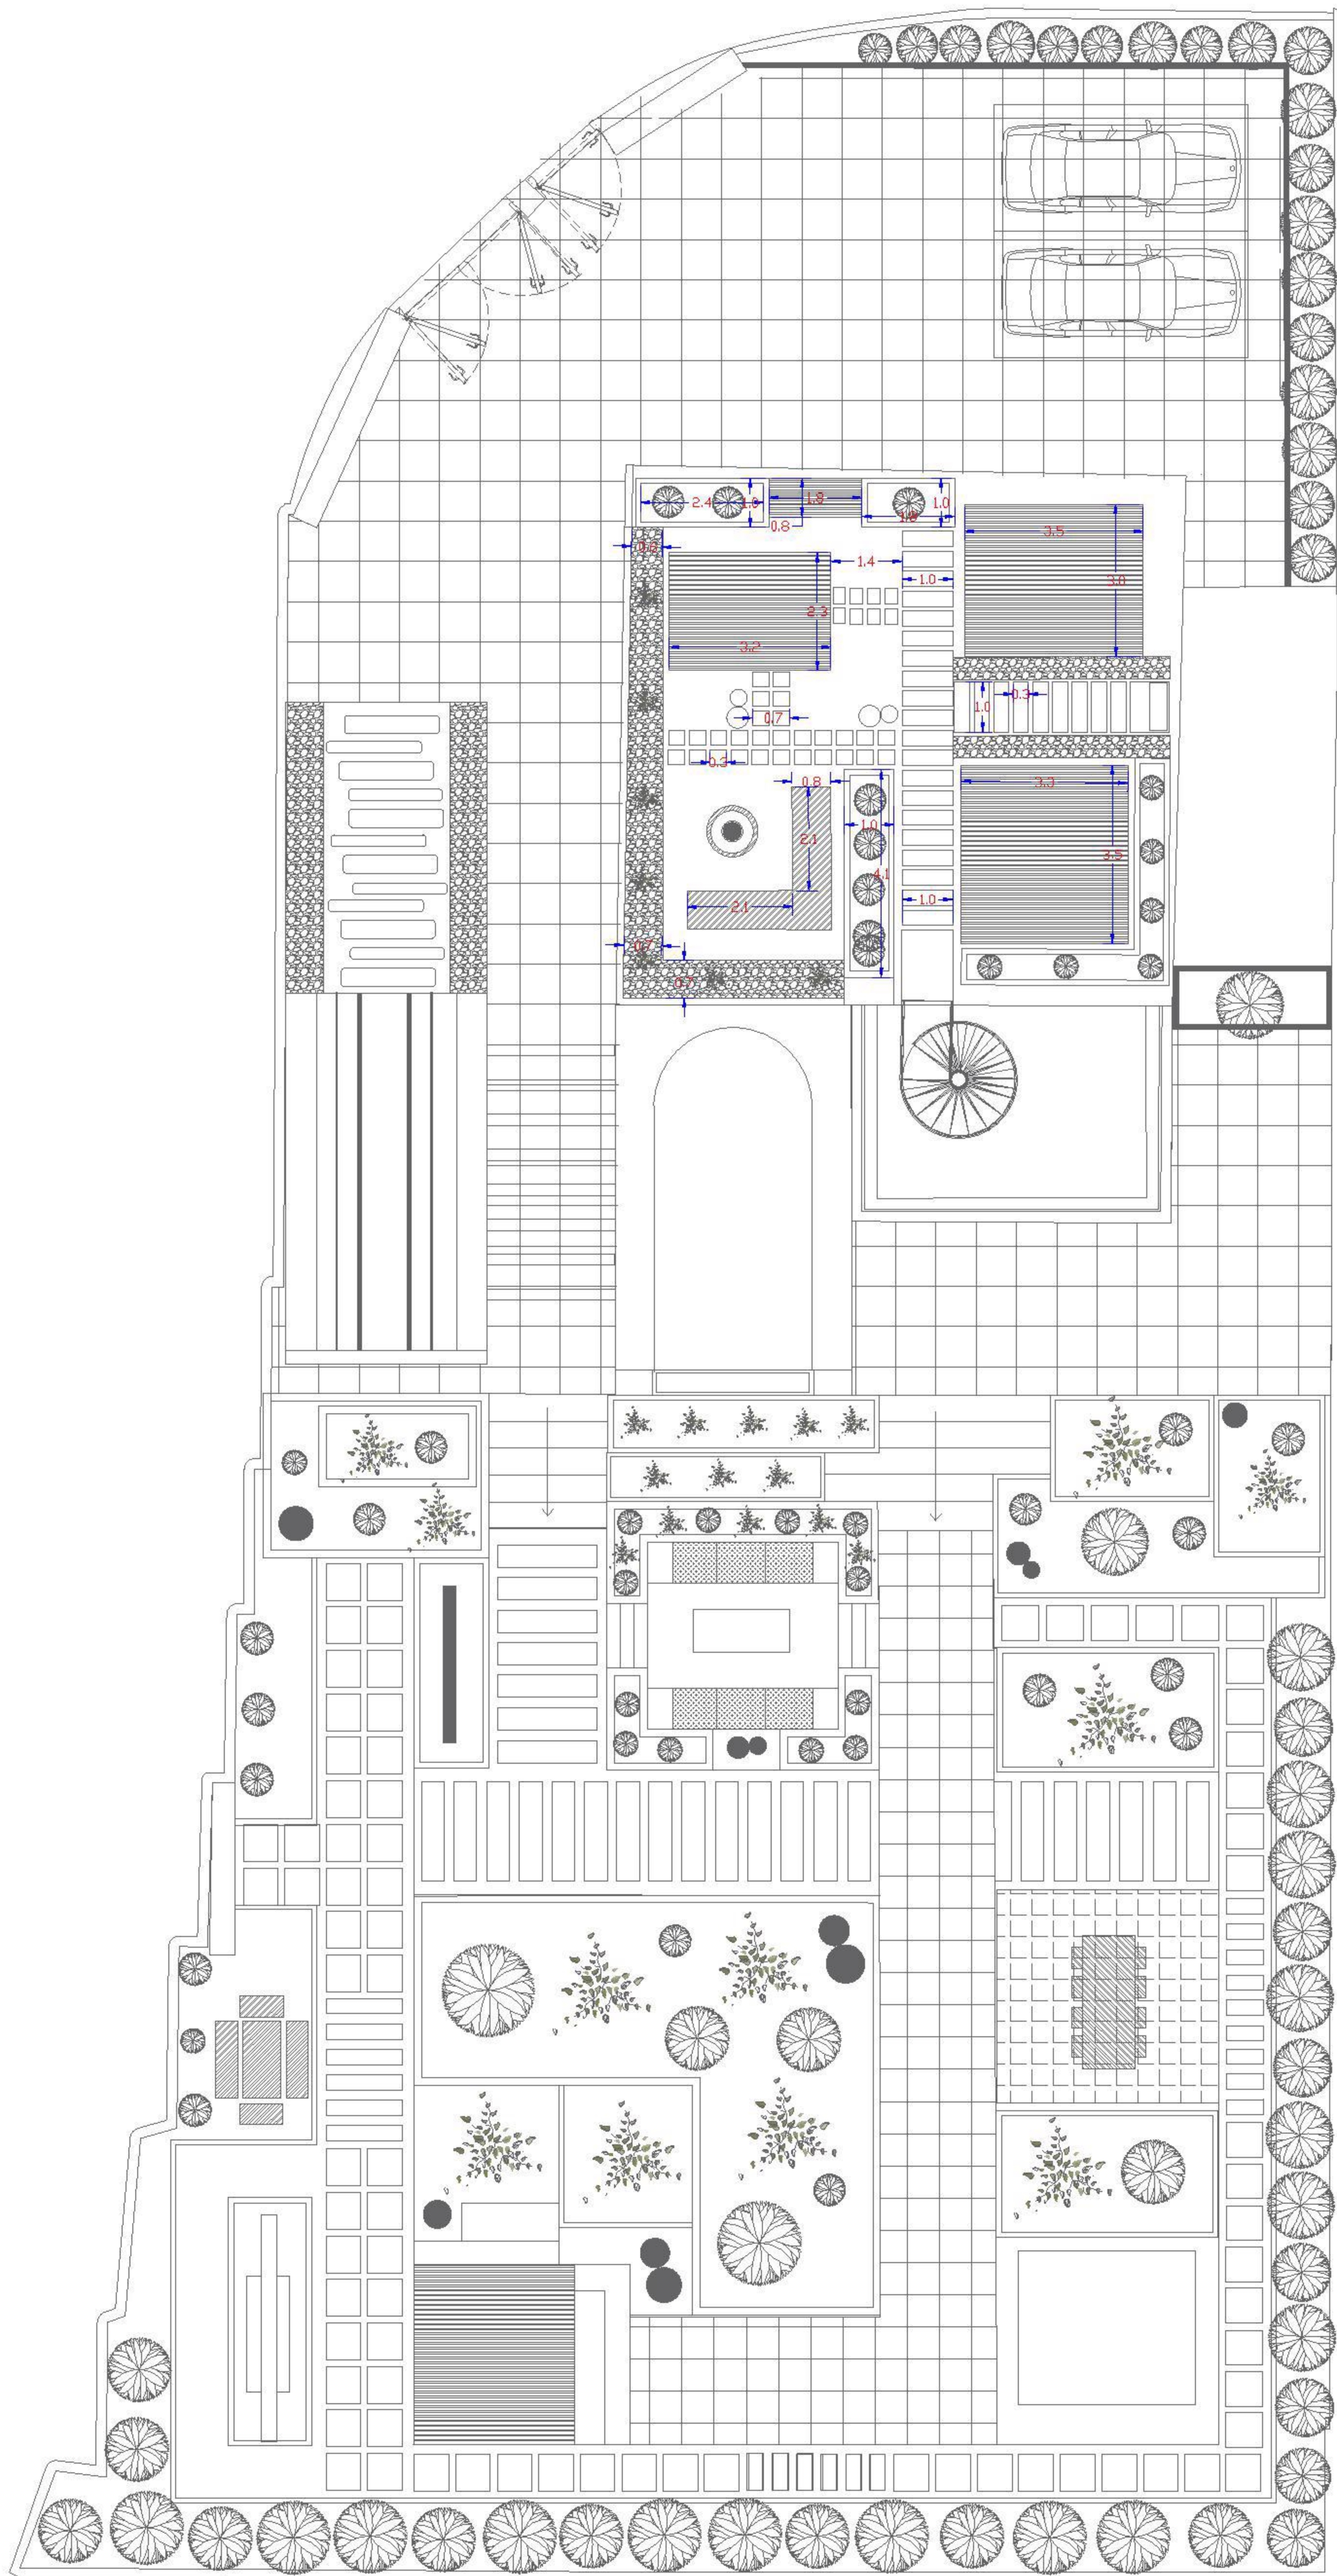

طراحی ویلای بوستان شیراز

PLANE LANDSCAPE

PLANE FERNUTER

PLANE DIMINATION

PLANE ROOF GARDEN

PLANE FERNUTER

PLANE DIMINATION

VIEW OF CAMERA

CAMERA 1

CAMERA 2

CAMERA 3

CAMERA 4

CAMERA 5

CAMERA 6

CAMERA 7

CAMERA 8

CAMERA 9

CAMERA 10

CAMERA 11

CAMERA 12

CAMERA 13

CAMERA 14

CAMERA 15

CAMERA 16

CAMERA 17

CAMERA 18

CAMERA 19

CAMERA 20