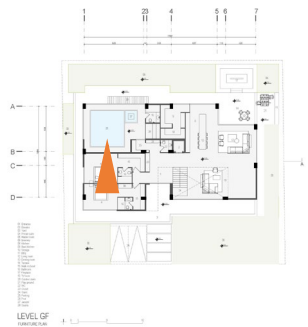

LEVEL GF
FURNITURE PLAN

- 01 Entrance
- 02 Elevator
- 03 Yard
- 04 Private suite
- 05 Master room
- 06 Greenery
- 08 Kitchen
- 09 Back kitchen
- 10 Storage
- 11 BBQ
- 12 Living room
- 13 Dining room
- 14 Terrace
- 15 Walk in closet
- 16 Bathroom
- 17 Fireplace
- 19 TV room
- 20 Outdoor stairs
- 21 Play ground
- 22 WC
- 23 Closet
- 24 Stairs
- 25 Parking
- 26 Pool
- 27 Jacuzzi
- 28 Sauna

LEVEL GF
DIMENSION PLAN

PLANS

- 01 Entrance
- 02 Elevator
- 03 Outdoor stairs
- 04 Laundry
- 05 Master room
- 06 Greenery
- 07 Game room
- 08 Kitchen
- 09 Living room
- 10 Dining room
- 11 Terrace
- 12 Walk-in closet
- 13 Bathroom
- 14 Back kitchen
- 15 VIC
- 16 Closet
- 17 Stairs

LEVEL 01
FURNITURE PLAN

- 01 Entrance
- 02 Elevator
- 03 Outdoor stairs
- 04 Laundry
- 05 Master room
- 06 Greenery
- 07 Game room
- 08 Kitchen
- 09 Living room
- 10 Dining room
- 11 Terrace
- 12 Walk-in closet
- 13 Bathroom
- 14 Back kitchen
- 15 VIC
- 16 Closet
- 17 Stairs

VILLA MAEDEH

INTERIOR VIEWS

VILLA MAEDEH

INTERIOR VIEWS

VILLA MAEDEH

INTERIOR VIEWS

VILLA MAEDEH

INTERIOR VIEWS