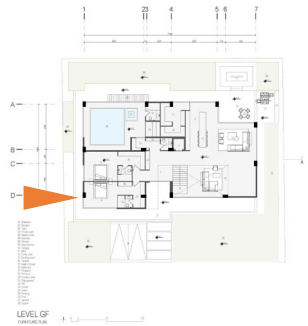

INTERIOR VIEWS

VILLA MAEDEH