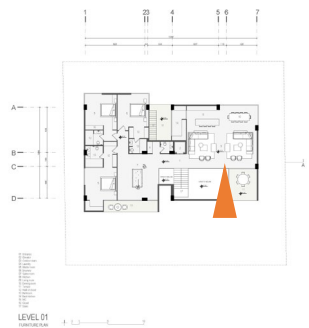

LEVEL GF
FURNITURE PLAN

- 01 Entrance
- 02 Elevator
- 03 Yard
- 04 Private suite
- 05 Master room
- 06 Greenery
- 08 Kitchen
- 09 Back kitchen
- 10 Storage
- 11 BBQ
- 12 Living room
- 13 Dining room
- 14 Terrace
- 15 Walk in closet
- 16 Bathroom
- 17 Fireplace
- 19 TV room
- 20 Outdoor stairs
- 21 Play ground
- 22 WC
- 23 Closet
- 24 Stairs
- 25 Parking
- 26 Pool
- 27 Jacuzzi
- 28 Sauna

LEVEL GF
DIMENSION PLAN

PLANS

- 01 Entrance
- 02 Elevator
- 03 Outdoor stairs
- 04 Laundry
- 05 Master room
- 06 Greenery
- 07 Game room
- 08 Kitchen
- 09 Living room
- 10 Dining room
- 11 Terrace
- 12 Walk-in closet
- 13 Bathroom
- 14 Back kitchen
- 15 VIC
- 16 Closet
- 17 Stairs

LEVEL 01
FURNITURE PLAN

- 01 Entrance
- 02 Elevator
- 03 Outdoor stairs
- 04 Laundry
- 05 Master room
- 06 Greenery
- 07 Game room
- 08 Kitchen
- 09 Living room
- 10 Dining room
- 11 Terrace
- 12 Walk-in closet
- 13 Bathroom
- 14 Back kitchen
- 15 VIC
- 16 Closet
- 17 Stairs

VILLA MAEDEH

INTERIOR VIEWS

LEVEL 01
1:100

VILLA MAEDEH

INTERIOR VIEWS

VILLA MAEDEH

INTERIOR VIEWS

VILLA MAEDEH