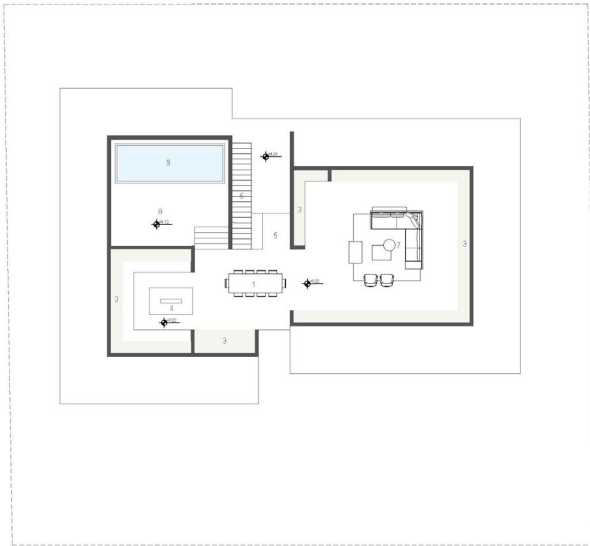

PLANS

LEVEL ROOF

FURNITURE PLAN

LEVEL ROOF

FURNITURE PLAN