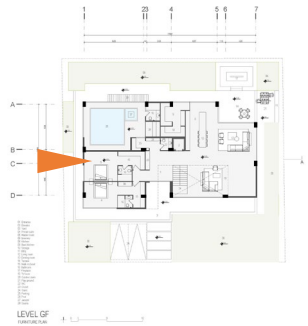

LEVEL GF
FURNITURE PLAN

- 01 Entrance
- 02 Elevator
- 03 Yard
- 04 Private suite
- 05 Master room
- 06 Greenery
- 08 Kitchen
- 09 Back kitchen
- 10 Storage
- 11 BBQ
- 12 Living room
- 13 Dining room
- 14 Terrace
- 15 Walk in closet
- 16 Bathroom
- 17 Fireplace
- 19 TV room
- 20 Outdoor stairs
- 21 Play ground
- 22 WC
- 23 Closet
- 24 Stairs
- 25 Parking
- 26 Pool
- 27 Jacuzzi
- 28 Sauna

LEVEL GF
DIMENSION PLAN

PLANS

- 01 Entrance
- 02 Elevator
- 03 Outdoor stairs
- 04 Laundry
- 05 Master room
- 06 Greenery
- 07 Game room
- 08 Kitchen
- 09 Living room
- 10 Dining room
- 11 Terrace
- 12 Walk-in closet
- 13 Bathroom
- 14 Back kitchen
- 15 VIC
- 16 Closet
- 17 Stairs

LEVEL 01
FURNITURE PLAN

- 01 Entrance
- 02 Elevator
- 03 Outdoor stairs
- 04 Laundry
- 05 Master room
- 06 Greenery
- 07 Game room
- 08 Kitchen
- 09 Living room
- 10 Dining room
- 11 Terrace
- 12 Walk-in closet
- 13 Bathroom
- 14 Back kitchen
- 15 VIC
- 16 Closet
- 17 Stairs

VILLA MAEDEH

INTERIOR VIEWS

VILLA MAEDEH

INTERIOR VIEWS

VILLA MAEDEIH

INTERIOR VIEWS

VILLA MAEDEH

INTERIOR VIEWS