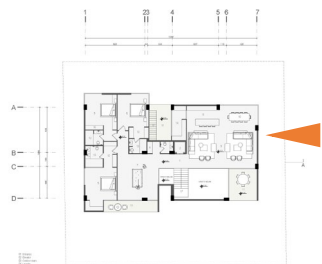

LEVEL GF
FURNITURE PLAN

- 01 Entrance
- 02 Elevator
- 03 Yard
- 04 Private suite
- 05 Master room
- 06 Greenery
- 08 Kitchen
- 09 Back kitchen
- 10 Storage
- 11 BBQ
- 12 Living room
- 13 Dining room
- 14 Terrace
- 15 Walk in closet
- 16 Bathroom
- 17 Fireplace
- 19 TV room
- 20 Outdoor stairs
- 21 Play ground
- 22 WC
- 23 Closet
- 24 Stairs
- 25 Parking
- 26 Pool
- 27 Jacuzzi
- 28 Sauna

LEVEL GF
DIMENSION PLAN

PLANS

- 01 Entrance
- 02 Elevator
- 03 Outdoor stairs
- 04 Laundry
- 05 Master room
- 06 Greenery
- 07 Game room
- 08 Kitchen
- 09 Living room
- 10 Dining room
- 11 Terrace
- 12 Walk-in closet
- 13 Bathroom
- 14 Back kitchen
- 15 VIC
- 16 Closet
- 17 Stairs

LEVEL 01
FURNITURE PLAN

- 01 Entrance
- 02 Elevator
- 03 Outdoor stairs
- 04 Laundry
- 05 Master room
- 06 Greenery
- 07 Game room
- 08 Kitchen
- 09 Living room
- 10 Dining room
- 11 Terrace
- 12 Walk-in closet
- 13 Bathroom
- 14 Back kitchen
- 15 VIC
- 16 Closet
- 17 Stairs

VILLA MAEDEH

INTERIOR VIEWS

LEVEL 01
1:100

VILLA MAEDEH

INTERIOR VIEWS

VILLA MAEDEH

INTERIOR VIEWS

VILLA MAEDEH