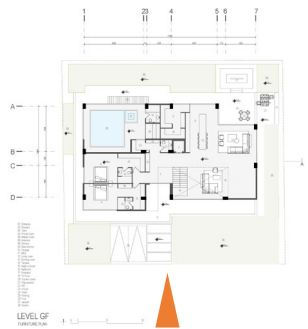

LEVEL GF
DIMENSION PLAN

PLANS

- 01 Entrance
- 02 Elevator
- 03 Outdoor stairs
- 04 Laundry
- 05 Master room
- 06 Greenery
- 07 Game room
- 08 Kitchen
- 09 Living room
- 10 Dining room
- 11 Terrace
- 12 Walk-in closet
- 13 Bathroom
- 14 Back kitchen
- 15 VIC
- 16 Closet
- 17 Stairs

LEVEL 01
FURNITURE PLAN

- 01 Entrance
- 02 Elevator
- 03 Outdoor stairs
- 04 Laundry
- 05 Master room
- 06 Greenery
- 07 Game room
- 08 Kitchen
- 09 Living room
- 10 Dining room
- 11 Terrace
- 12 Walk-in closet
- 13 Bathroom
- 14 Back kitchen
- 15 VIC
- 16 Closet
- 17 Stairs

LEVEL 01
DIMENSION PLAN

PLANS

- 01 Dining
- 02 Elevator
- 03 Greenery
- 04 Fireplace
- 05 BBQ
- 06 Outdoor stairs
- 07 Sitting area
- 08 Sunbath
- 09 Jacuzzi

- 01 Dining
- 02 Elevator
- 03 Greenery
- 04 Fireplace
- 05 BBQ
- 06 Outdoor stairs
- 07 Sitting area
- 08 Sunbath
- 09 Jacuzzi

LEVEL ROOF

FURNITURE PLAN

LEVEL ROOF

FURNITURE PLAN

3D VIEWS

EXTERIOR VIEWS

VILLA MAEDEH

EXTERIOR VIEWS