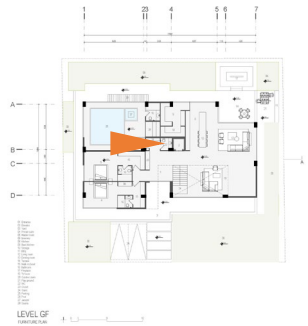

LEVEL GF
FURNITURE PLAN

- 01 Entrance
- 02 Elevator
- 03 Yard
- 04 Private suite
- 05 Master room
- 06 Greenery
- 08 Kitchen
- 09 Back kitchen
- 10 Storage
- 11 BBQ
- 12 Living room
- 13 Dining room
- 14 Terrace
- 15 Walk in closet
- 16 Bathroom
- 17 Fireplace
- 19 TV room
- 20 Outdoor stairs
- 21 Play ground
- 22 WC
- 23 Closet
- 24 Stairs
- 25 Parking
- 26 Pool
- 27 Jacuzzi
- 28 Sauna

LEVEL GF
DIMENSION PLAN

PLANS

- 01 Entrance
- 02 Elevator
- 03 Outdoor stairs
- 04 Laundry
- 05 Master room
- 06 Greenery
- 07 Game room
- 08 Kitchen
- 09 Living room
- 10 Dining room
- 11 Terrace
- 12 Walk-in closet
- 13 Bathroom
- 14 Back kitchen
- 15 VIC
- 16 Closet
- 17 Stairs

LEVEL 01
FURNITURE PLAN

- 01 Entrance
- 02 Elevator
- 03 Outdoor stairs
- 04 Laundry
- 05 Master room
- 06 Greenery
- 07 Game room
- 08 Kitchen
- 09 Living room
- 10 Dining room
- 11 Terrace
- 12 Walk-in closet
- 13 Bathroom
- 14 Back kitchen
- 15 VIC
- 16 Closet
- 17 Stairs

VILLA MAEDEH

INTERIOR VIEWS

VILLA MAEDEH

INTERIOR VIEWS

VILLA MAEDEIH

INTERIOR VIEWS

VILLA MAEDEH

INTERIOR VIEWS