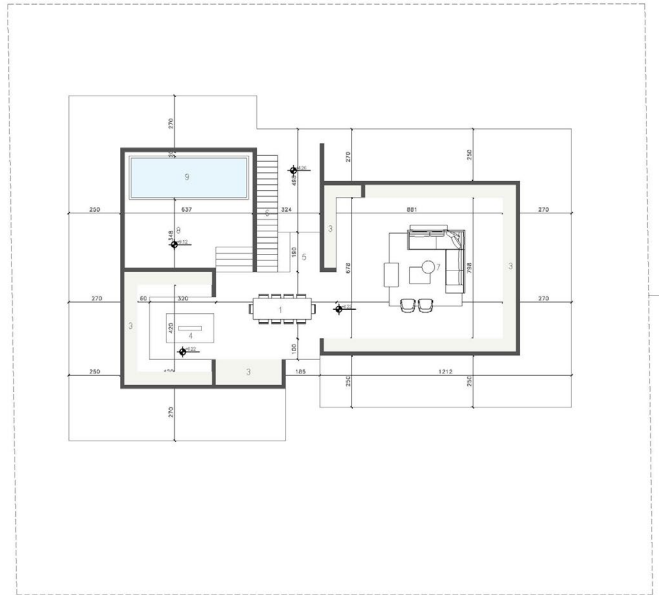

PLANS

LEVEL ROOF

FURNITURE PLAN

LEVEL ROOF

FURNITURE PLAN