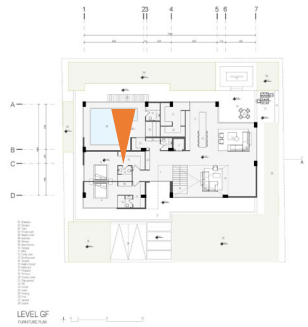

INTERIOR VIEWS

VILLA MAEDEH