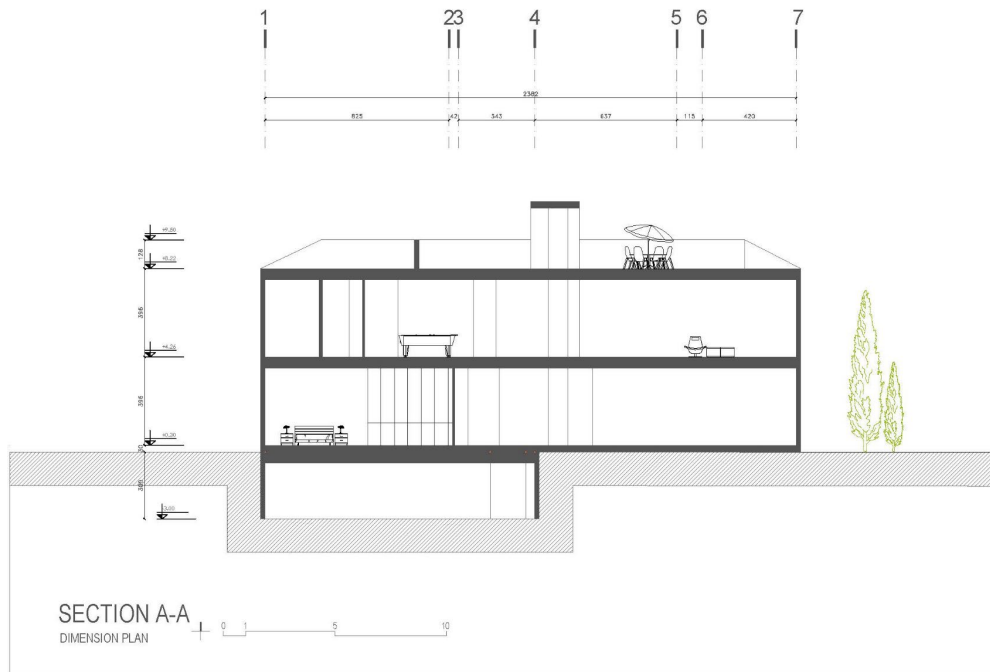

VILLA MAEDEH

INTERIOR VIEWS

VILLA MAEDEH

INTERIOR VIEWS

VILLA MAEDEH

INTERIOR VIEWS

VILLA MAEDEH

INTERIOR VIEWS

LEVEL ROOF
0.00

VILLA MAEDEH

SECTION

SECTION

THANK YOU FOR ATTENTION.

Unit 42 , No.72 , Amirparviz Tower , Sanaei St , Jordan St , Tehran , iran

Tel: + 98 21 22887811

+ 98 912 875 6199