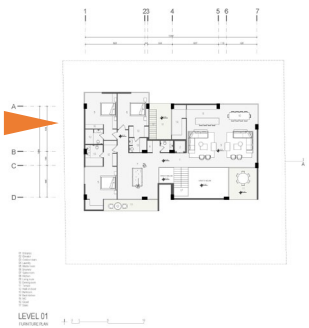

LEVEL GF
FURNITURE PLAN

- 01 Entrance
- 02 Elevator
- 03 Yard
- 04 Private suite
- 05 Master room
- 06 Greenery
- 08 Kitchen
- 09 Back kitchen
- 10 Storage
- 11 BBQ
- 12 Living room
- 13 Dining room
- 14 Terrace
- 15 Walk in closet
- 16 Bathroom
- 17 Fireplace
- 19 TV room
- 20 Outdoor stairs
- 21 Play ground
- 22 WC
- 23 Closet
- 24 Stairs
- 25 Parking
- 26 Pool
- 27 Jacuzzi
- 28 Sauna

LEVEL GF
DIMENSION PLAN

PLANS

- 01 Entrance
- 02 Elevator
- 03 Outdoor stairs
- 04 Laundry
- 05 Master room
- 06 Greenery
- 07 Game room
- 08 Kitchen
- 09 Living room
- 10 Dining room
- 11 Terrace
- 12 Walk-in closet
- 13 Bathroom
- 14 Back kitchen
- 15 VIC
- 16 Closet
- 17 Stairs

LEVEL 01
FURNITURE PLAN

- 01 Entrance
- 02 Elevator
- 03 Outdoor stairs
- 04 Laundry
- 05 Master room
- 06 Greenery
- 07 Game room
- 08 Kitchen
- 09 Living room
- 10 Dining room
- 11 Terrace
- 12 Walk-in closet
- 13 Bathroom
- 14 Back kitchen
- 15 VIC
- 16 Closet
- 17 Stairs

INTERIOR VIEWS

VILLA MAEDEH

INTERIOR VIEWS

LEVEL 01
1:100

VILLA MAEDEH

INTERIOR VIEWS

VILLA MAEDEH

INTERIOR VIEWS