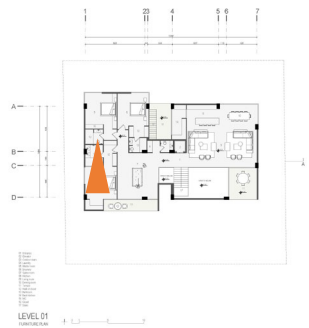

LEVEL GF
FURNITURE PLAN

- 01 Entrance
- 02 Elevator
- 03 Yard
- 04 Private suite
- 05 Master room
- 06 Greenery
- 08 Kitchen
- 09 Back kitchen
- 10 Storage
- 11 BBQ
- 12 Living room
- 13 Dining room
- 14 Terrace
- 15 Walk in closet
- 16 Bathroom
- 17 Fireplace
- 19 TV room
- 20 Outdoor stairs
- 21 Play ground
- 22 WC
- 23 Closet
- 24 Stairs
- 25 Parking
- 26 Pool
- 27 Jacuzzi
- 28 Sauna

LEVEL GF
DIMENSION PLAN

PLANS

- 01 Entrance
- 02 Elevator
- 03 Outdoor stairs
- 04 Laundry
- 05 Master room
- 06 Greenery
- 07 Game room
- 08 Kitchen
- 09 Living room
- 10 Dining room
- 11 Terrace
- 12 Walk-in closet
- 13 Bathroom
- 14 Back kitchen
- 15 VIC
- 16 Closet
- 17 Stairs

LEVEL 01
FURNITURE PLAN

- 01 Entrance
- 02 Elevator
- 03 Outdoor stairs
- 04 Laundry
- 05 Master room
- 06 Greenery
- 07 Game room
- 08 Kitchen
- 09 Living room
- 10 Dining room
- 11 Terrace
- 12 Walk-in closet
- 13 Bathroom
- 14 Back kitchen
- 15 VIC
- 16 Closet
- 17 Stairs

INTERIOR VIEWS

VILLA MAEDEH

INTERIOR VIEWS

LEVEL 01
1:100

VILLA MAEDEH

INTERIOR VIEWS

VILLA MAEDEH

INTERIOR VIEWS