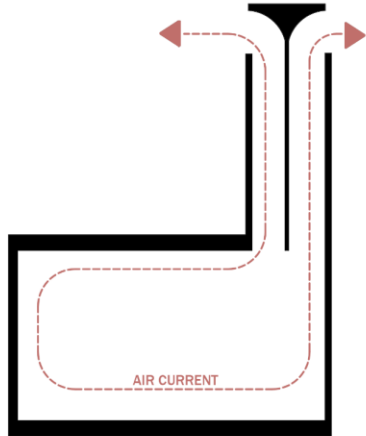

# BASEMENT FLOOR PLAN

Basement Floor Plan  
0m 20m 40m 60m 80m 100m

Soheili Boutique Hotel

ARCHITECT

..... ATTENTION TO QESHM'S CONTEXT& TRADITIONAL ARCHITECTURE

AIR CURRENT

AIR CURRENT

● TRADITIONAL ARCHITECTURE